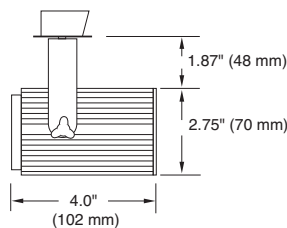

E-GKES1*
MR16 50W max