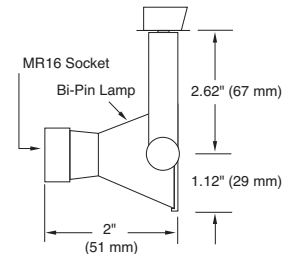

E-GKOMC2* †
MR16 50W max

E-GKGR2* †
PAR36 50W max

E-GKFB1*
MR16 50W max

E-GKUC1*
**T3 bipin base
10W max**

E-GKRB1*
MR16 50W max

E-GKES1*
MR16 50W max

E-GKNB1*
MR16 50W max

E-GKGR1*
MR16 50W max

Accessories

4' Aluminum Track
E-GT4A*

8' Aluminum Track
E-GT8A*

T-bar Mounting Clip
(Qty. 2) For attaching track to
T-Bar ceiling.
E-GATC9*
(9/16")
E-GATC15*
(15/16")

Feed Thru Box
5"sq. (plate) x 4"sq. x 0.6"H (cover). For
cleaner appearance at a corner or at a
cable entry location. One end supplied
open, three knockouts provided.
E-GATC1*