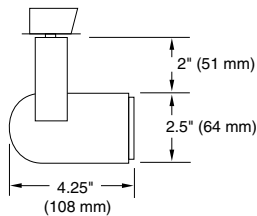

E-GKOMC2* †
MR16 50W max

E-GKGR2* †
PAR36 50W max

E-GKFB1*
MR16 50W max

E-GKUC1*
**T3 bipin base
10W max**

E-GKRB1*
MR16 50W max

E-GKES1*
MR16 50W max

E-GKNB1*
MR16 50W max

E-GKGR1*
MR16 50W max

Accessories

4' Aluminum Track
E-GT4A*

8' Aluminum Track
E-GT8A*

T-bar Mounting Clip
(Qty. 2) For attaching track to
T-Bar ceiling.
E-GATC9*
(9/16")
E-GATC15*
(15/16")

Feed Thru Box
5"sq. (plate) x 4"sq. x 0.6"H (cover). For
cleaner appearance at a corner or at a
cable entry location. One end supplied
open, three knockouts provided.
E-GATC1*