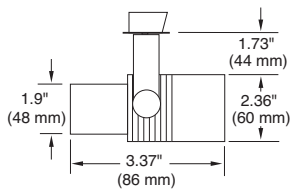

E-GKGR2* †
PAR36 50W max