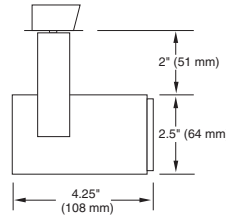

E-GKFB1*
MR16 50W max