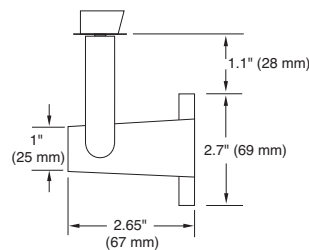

E-GKOMC2* †
MR16 50W max

E-GKGR2* †
PAR36 50W max

E-GKFB1*
MR16 50W max

E-GKUC1*
**T3 bipin base
10W max**

E-GKRB1*
MR16 50W max

E-GKES1*
MR16 50W max

E-GKNB1*
MR16 50W max

E-GKGR1*
MR16 50W max

Accessories

4' Aluminum Track
E-GT4A*

8' Aluminum Track
E-GT8A*

T-bar Mounting Clip
(Qty. 2) For attaching track to
T-Bar ceiling.
E-GATC9*
(9/16")
E-GATC15*
(15/16")

Feed Thru Box
5"sq. (plate) x 4"sq. x 0.6"H (cover). For
cleaner appearance at a corner or at a
cable entry location. One end supplied
open, three knockouts provided.
E-GATC1*