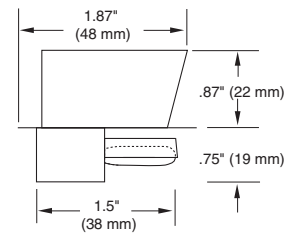

E-GKUC1*
**T3 bipin base
10W max**