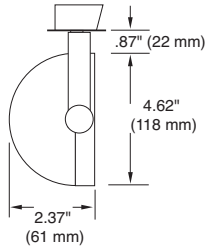

E-GKFB1*
MR16 50W max