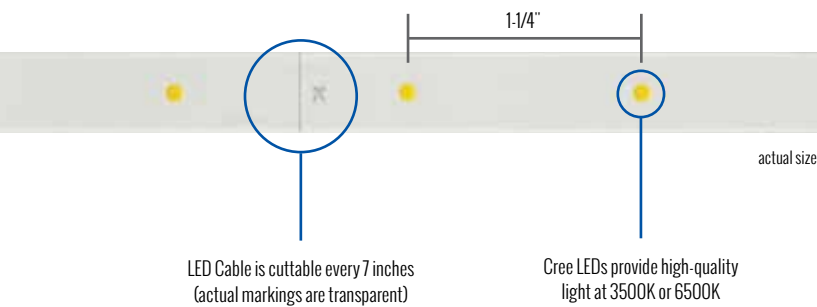

LED FLEXIBLE CABLE (E-CLC SERIES)

Description:

These flexible LED strips utilize high-quality Cree LEDs, which provide dazzling light for 35,000 hours and beyond. And because of its compact size—only 7/16" wide and 1/4" thick—LED Cable goes where traditional accent lighting can't.

IMPORTANT:

A complete LED cable system requires the Power Supply, LED Flexible Cable, Power Supply Link, and End Caps.

Catalog #	Length	Color Temp	Output	Color Accuracy	Light Output
E-CLC07WWS	7-1/2'	3500K	Soft Output	80 CRI	68 Lumens/Foot
E-CLC12WWS	12'	3500K	Soft Output	80 CRI	68 Lumens/Foot
E-CLC24WWS	24-1/2'	3500K	Soft Output	80 CRI	68 Lumens/Foot
E-CLC49WWS	49-1/2'	3500K	Soft Output	80 CRI	68 Lumens/Foot
E-CLC82WWS	82'	3500K	Soft Output	80 CRI	68 Lumens/Foot
E-CLC32WWH	32'	3500K	High Output	80 CRI	177 Lumens/Foot
E-CLC32CWH	32'	6500K	High Output	72 CRI	191 Lumens/Foot

Technical Specifications

	35K S.O.	35K H.O.	65K H.O.
Input Voltage	24V		
Input Current	154mA	305mA	305mA
Power	1.1W/ft	2.2W/ft	2.2W/ft
Weight	1.07 oz/ft		
IP Rating	IP65		
Operating Temp.	-20°C (-4°F) - 50°C (122°F)		
Lifetime (L ₇₀ @ 25°C)	35,000 hrs		
Beam Angle	120°		
Lumens/Foot	68	177	191
Color Temperature	3500K	3500K	6500K
CRI	80	80	72
Minimum Bending Radius	8"	4"	4"
Maximum Connection Length	82'	32'	32'

LED Component Layout

Please see Power Supply spec sheet for maximum length of LED cable that a system can support.

Due to continuous product improvement, information in this document is subject to change. All published photometric testing performed to IESNA LM-79-08 standards by a NVLAP certified laboratory. Fixture photometry was completed on a single representative fixture. Actual production units may vary up to ±10% of initial delivered lumens. Lumen maintenance values at 25°C (77°F) are calculated per TM-21 based on LM-80 data and in-situ fixture testing.