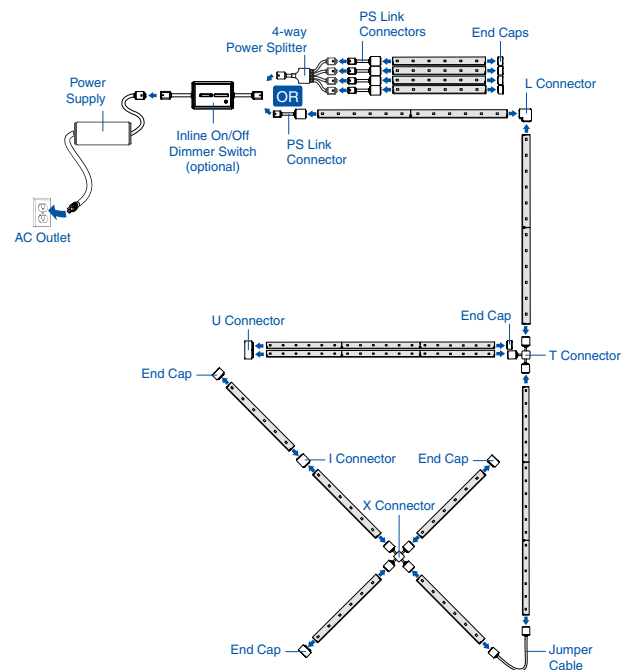

LED FLEXIBLE CABLE (E-CLC SERIES)

Description:

These flexible LED strips utilize high-quality Cree LEDs, which provide dazzling light for 35,000 hours and beyond. And because of its compact size—only 7/16" wide and 1/4" thick—LED Cable goes where traditional accent lighting can't.

IMPORTANT:

A complete LED cable system requires the Power Supply, LED Flexible Cable, Power Supply Link, and End Caps.

Catalog #	Length	Color Temp	Output	Color Accuracy	Light Output
E-CLC07WWS	7-1/2'	3500K	Soft Output	80 CRI	68 Lumens/Foot
E-CLC12WWS	12'	3500K	Soft Output	80 CRI	68 Lumens/Foot
E-CLC24WWS	24-1/2'	3500K	Soft Output	80 CRI	68 Lumens/Foot
E-CLC49WWS	49-1/2'	3500K	Soft Output	80 CRI	68 Lumens/Foot
E-CLC82WWS	82'	3500K	Soft Output	80 CRI	68 Lumens/Foot
E-CLC32WWH	32'	3500K	High Output	80 CRI	177 Lumens/Foot
E-CLC32CWH	32'	6500K	High Output	72 CRI	191 Lumens/Foot

Technical Specifications

	35K S.O.	35K H.O.	65K H.O.
Input Voltage	24V		
Input Current	154mA	305mA	305mA
Power	1.1W/ft	2.2W/ft	2.2W/ft
Weight	1.07 oz/ft		
IP Rating	IP65		
Operating Temp.	-20°C (-4°F) - 50°C (122°F)		
Lifetime (L ₇₀ @ 25°C)	35,000 hrs		
Beam Angle	120°		
Lumens/Foot	68	177	191
Color Temperature	3500K	3500K	6500K
CRI	80	80	72
Minimum Bending Radius	8"	4"	4"
Maximum Connection Length	82'	32'	32'

LED Component Layout

Please see Power Supply spec sheet for maximum length of LED cable that a system can support.

Due to continuous product improvement, information in this document is subject to change. All published photometric testing performed to IESNA LM-79-08 standards by a NVLAP certified laboratory. Fixture photometry was completed on a single representative fixture. Actual production units may vary up to ±10% of initial delivered lumens. Lumen maintenance values at 25°C (77°F) are calculated per TM-21 based on LM-80 data and in-situ fixture testing.