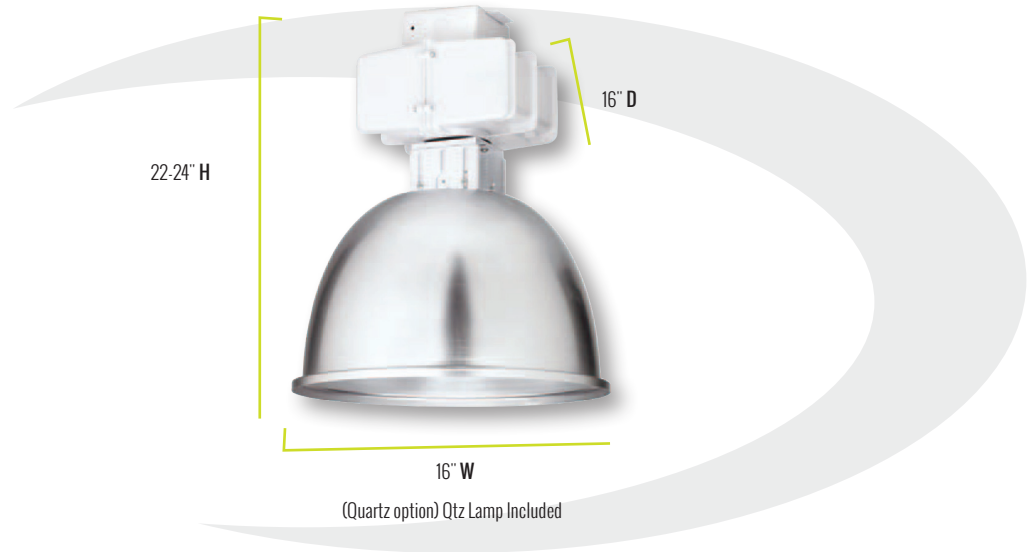

E-HB2 Series

APPLICATIONS: Warehouses, industrial and retail sites.
TYPICAL MOUNTING HEIGHT: 18 to 40 feet

16-Inch High Bay / Aluminum Reflector Pulse Start Metal Halide

HIGH BAYS & LOW BAYS

Specifications

SKU	DESCRIPTION	BALLAST	BASE	LAMP	WEIGHT	OUTPUT	COLOR RENDITION
E-HB2P25Q	250-watt Pulse Start Metal Halide (PSMH) High Bay	120/208/240/277V CWA Ballast HPF	EX39	ED28 Coated, Open Rated, Mogul Base	19.4 lbs.	22,500 Lumens	65 CRI
E-HB2P25QQ (QUARTZ OPTION)	250-watt Pulse Start Metal Halide (PSMH) High Bay	120/208/240/277V CWA Ballast HPF	EX39	ED28 Coated, Open Rated, Mogul Base	19.4 lbs.	22,500 Lumens	65 CRI
E-HB2P32Q	320-watt Pulse Start Metal Halide (PSMH) High Bay	120/208/240/277V CWA Ballast HPF	EX39	ED28 Coated, Open Rated, Mogul Base	21.3 lbs.	32,000 Lumens	70 CRI
E-HB2P32QQ (QUARTZ OPTION)	320-watt Pulse Start Metal Halide (PSMH) High Bay	120/208/240/277V CWA Ballast HPF	EX39	ED28 Coated, Open Rated, Mogul Base	21.3 lbs.	32,000 Lumens	70 CRI
E-HB2P40Q	400-watt Pulse Start Metal Halide (PSMH) High Bay	120/208/240/277V CWA Ballast HPF	EX39	ED37 Coated, Open Rated, Mogul Base (Not Included)	23.3 lbs.	41,000 Lumens	70 CRI
E-HB2P40QQ (QUARTZ OPTION)	400-watt Pulse Start Metal Halide (PSMH) High Bay	120/208/240/277V CWA Ballast HPF	EX39	ED37 Coated, Open Rated, Mogul Base (Not Included)	23.3 lbs.	41,000 Lumens	70 CRI

Features

- Sturdy die-cast aluminum housing
- Adjustable lamp position
- Wiring compartment with adjustable leveling feature
- 16-inch spun aluminum reflector
- Mount using threaded 3/4" conduit (by others) or with hook & cord accessory kit (see below)
- Rugged 4kv open rated porcelain socket