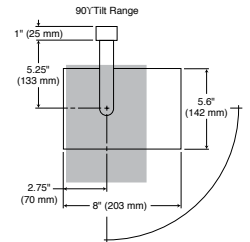

E-KFB4R*
Black Finish

Catalog #	Description	Voltage	Lamp (not included)	Aiming
E-KFB2R*	Flat back line voltage track fixture	Line voltage Halogen- medium base	PAR20 Max. 50W	Tilt: Approx. 135° Rotation: 358°
E-KFB3R*	Flat back line voltage long neck track fixture	Line voltage Halogen- medium base	PAR30L Max. 75W	Tilt: Approx. 135° Rotation: 358°
E-KFB3RSW	Flat back line voltage short neck track fixture	Line voltage Halogen- medium base	PAR30 Max. 75W	Tilt: Approx. 135° Rotation: 358°
E-KFB4R*	Flat back line voltage track fixture	Line voltage Halogen- medium base	PAR38 Max. 150W	Tilt: Approx. 135° Rotation: 358°

Mounting

- UL Listed for use with existing Ruud Lighting T1 & T2 and Juno® T & TU systems (not affiliated with e-conolight)

Regulatory

- UL and cUL Listed
- Suitable for dry locations

Due to continuous product improvement, information in this document is subject to change. All published photometric testing performed to IESNA LM-79-08 standards by a NVLAP certified laboratory. Fixture photometry was completed on a single representative fixture. Actual production units may vary up to ±10% of initial delivered lumens. Lumen maintenance values at 25°C (77°F) are calculated per TM-21 based on LM-80 data and in-situ fixture testing.