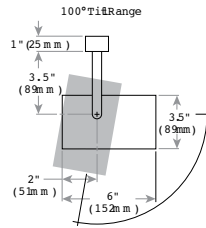

E-KFB2R*
White Finish