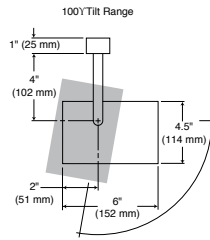

E-KFB4R*
Black Finish

Catalog #	Description	Voltage	Lamp (not included)	Aiming
E-KFB2R*	Flat back line voltage track fixture	Line voltage Halogen- medium base	PAR20 Max. 50W	Tilt: Approx. 135° Rotation: 358°
E-KFB3R*	Flat back line voltage long neck track fixture	Line voltage Halogen- medium base	PAR30L Max. 75W	Tilt: Approx. 135° Rotation: 358°
E-KFB3RSW	Flat back line voltage short neck track fixture	Line voltage Halogen- medium base	PAR30 Max. 75W	Tilt: Approx. 135° Rotation: 358°
E-KFB4R*	Flat back line voltage track fixture	Line voltage Halogen- medium base	PAR38 Max. 150W	Tilt: Approx. 135° Rotation: 358°