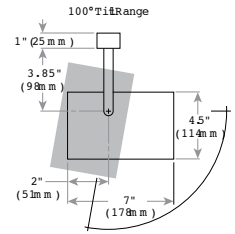

E-KFB3R*
Black Finish

E-KFB4R*
Black Finish