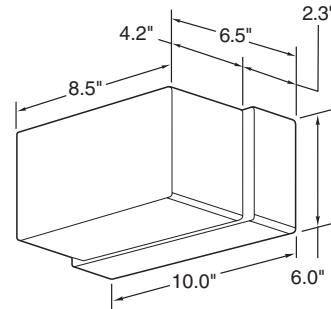

Catalog #	Description	Ballast	Lamp Base	Lamp	Weight	Initial Delivered Lumens	Lamp Color Rendition
E-SR3M07Q(*)	70-watt Pulse Start Metal Halide (PSMH)	120/208/240/277-volt HX ballast HPF	E26	Clear, medium base	10.8 lbs.	5600	65 CRI
E-SR3H07Q(*)	70-watt High Pressure Sodium (HPS)	120/208/240/277-volt HX ballast HPF	E26	Clear, medium base	10.6 lbs.	6000	22 CRI

(*) Specify finish color. Z-Dark Bronze, M-Medium Bronze

Construction & Materials

- Durable die-cast aluminum housing
- Neoprene gasket on back of housing provides a watertight mounting seal
- Silicone rubber seal between housing and lens ensures a watertight seal
- Steel fixture mounting bar and threaded nipple provide direct mounting to recessed J-box
- Clear polycarbonate lens is fastened to housing with phillips-head captive stainless-steel screws
- Polished aluminum shroud and semi-specular reflector
- E-coat epoxy primer with five layers of protection
- Super durable medium- or dark-bronze powder topcoat

Performance

- 5-year finish warranty
- 3-year fixture warranty
- 1-year lamp warranty

Electrical

Regulatory

- UL Listed
- Suitable for wet locations
- Assembled in the USA