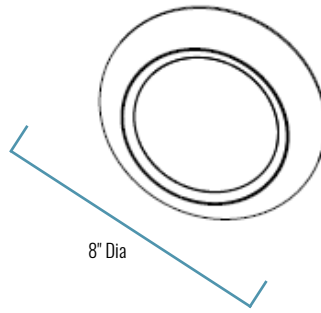

ORDERING INFORMATION

Example: C-DS6-A-950L-27K

C-DS6-A	950L	
PRODUCT	LUMEN PACKAGE	CCT
C-DS6-A	950L 950 Lumens 15W	27K Warm White (2700K) 30K Soft White (3000K) 40K Neutral White (4000K)

Note: For master carton order six single packs.

CERTIFICATIONS:

C-DS6-A Series

SERIES OVERVIEW

DIMENSIONS	PRODUCT WEIGHT	MOUNTING HEIGHT	SPACING
8" L x 8" W x 1" H	0.3 lbs.	N/A	N/A

FIXTURE SPECIFICATIONS

HOUSING	Durable metal housing protects LEDs and power supply Suitable for insulated and non-insulated ceilings
LENS ASSEMBLY	Diffusing polycarbonate lens shields direct view of LEDs while lower reflector balances brightness of lens with the ceiling to create a low-glare high angle appearance
MOUNTING	Designed to install on a 4" or 6" mounted junction box