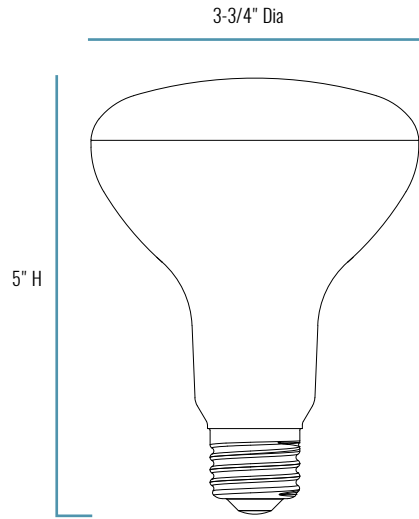

ORDERING INFORMATION

Example SKU: C-BR30-A-65W-DIM-27K-B2

PRODUCT	WATT EQUIVALENT	CRI	DIMMING	CCT	PACKAGING OPTIONS
C-BR30-A	65W		DIM		B2
C-BR30-A	65W 65 Watt, 750 (27K), 800 (30K) Lumens, 8.5W	[Blank] ≥ 80	DIM Dimming	27K Warm White (2700K) 30K Soft White (3000K)	B2 2-Lamp Pack Master Carton = (12) 2-Lamp Packs

CERTIFICATIONS:

C-BR30-A Series

SERIES OVERVIEW

DIMENSIONS	PRODUCT WEIGHT	MOUNTING HEIGHT	SPACING
5" H x 3-3/4" Dia	0.2 lbs.	N/A	N/A

FIXTURE SPECIFICATIONS

HOUSING	Durable plastic housing protects LEDs and power supply
OPTICAL	Plastic globe offering increased optical spread