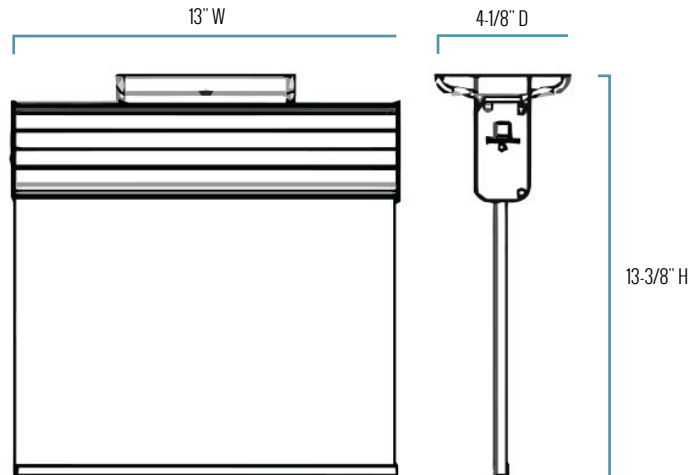

FEATURES	RECOMMENDED USE	INPUT VOLTAGE
<ul style="list-style-type: none"> • LED Edgelit Exit/Stair Sign with 6" red letters (single or double face) • Battery backup and AC only options available • Chicago-Approved and UL Listed • Mounting hardware included 	<ul style="list-style-type: none"> • Exit/Stair identification • Indoor commercial, retail & industrial applications in the City of Chicago 	<ul style="list-style-type: none"> • 120V or 277V Operation

ORDERING INFORMATION

Example: C-EE-A-CHI-EX-SFC-ELSF-RED-BB-SV

C-EE	A	CHI		SFC		RED		SV
PRODUCT	SERIES	CITY	IDENTIFICATION	MOUNTING	SINGLE/ DOUBLE FACE	LETTER COLOR	BATTERY BACKUP	HOUSING FINISH COLOR
C-EE	A	CHI	EX Exit Identification STR Stair Identification	SFC Surface Mount	ELSF Single Face ELDF Double Face	RED Red Letters	BB Battery Backup AC AC Only	SV Silver

CERTIFICATIONS

C-EE-A-CHI-EX-SFC-EL Series

SERIES OVERVIEW

DIMENSIONS	PRODUCT WEIGHT
4-1/2" D x 13" W x 13-3/8" H	7.2 lbs.

FIXTURE SPECIFICATIONS

HOUSING	Premium grade, extruded aluminum
LENS ASSEMBLY	Tempered glass
MOUNTING	Die-cast aluminum canopy provided for top, end or back mounting