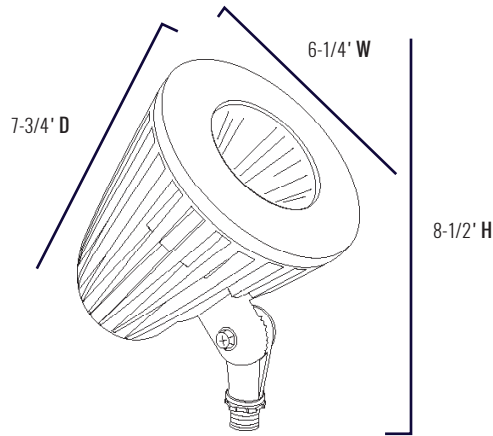

E-GL4 Series

Premium LED Directional Floodlight - Large
Replaces 100W PSMH

Illuminate Your Flag in Style

Recommended Use

- Building facades
- Security
- Architectural landscaping
- Highlighting signs & displays

Input Voltage

- Universal (120V through 277V Operation)
-

Certifications

***WARNING:** Cancer and Reproductive Harm - www.p65warnings.ca.gov

E-GL4 Series

Series Overview

DIMENSIONS	PRODUCT WEIGHT	MOUNTING HEIGHT	SPACING
7-3/4' D x 6-1/4' W x 8-1/2' H* *Height dimension includes fitter	5.8 lbs.	---	---

Fixture Specifications

HOUSING	Low-copper, die-cast aluminum housing and lens frame Textured black or smooth white polyester powder-coat finish
LENS ASSEMBLY	Tempered glass lens is thermal, shock and impact resistant
MOUNTING	1/2" NPS aluminum die-cast adjustable fitter attaches to standard junction box cover with 1/2" threaded coupling