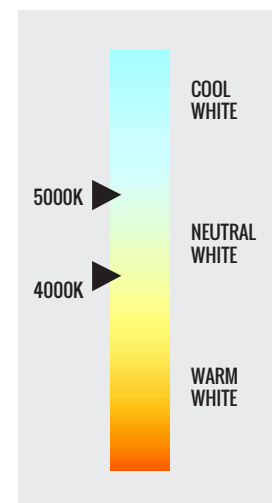

CORRELATED COLOR TEMPERATURE (CCT)

Due to continuous product improvement, information in this document is subject to change.

Revision Date: 01/17/19

1501 96th Street, Sturtevant, WI 53177 | Phone (888) 243-9445 | Fax (262) 504-5409 | www.e-conolight.com