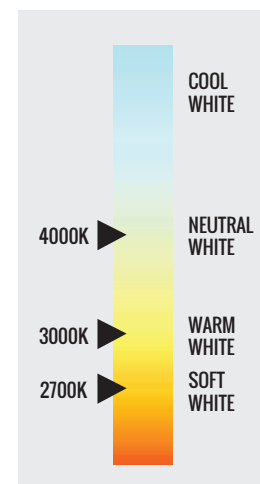

E-KXC Series

LED Beveled Cylinder Track Light
Replaces 50W MR16

Brighten Up Your Space in Style

Use for spotlight displays or flood applications.

Efficient

- Up to 80% energy savings
- Consistent color, perfect for color-sensitive applications

Value

- 20° spot reflector included
- 40° diffuse lens included for easy beam angle interchangeability

Recommended Use

- Retail
- Industrial

Input Voltage

- 120V Operation

Certifications

E-KXC Series

Warranty & Certifications

WARRANTY	ETL LISTED	DLC	ENERGY STAR
3-Year Limited	Dry Locations	---	---

CORRELATED COLOR TEMPERATURE (CCT)

Due to continuous product improvement, information in this document is subject to change.

Revision Date: 02/21/20

E-KXC Series

Output Specifications

SKU	LIGHT OUTPUT	COLOR TEMP (See chart)	POWER CONSUMPTION	DISTRIBUTION	COLOR ACCURACY
E-KXC215U1K (Black)	980 Lumens	Soft White (2700K)	15W	Supplied with 20° Spot reflector and additional 40° diffuser lens.	≥ 80 CRI
E-KXC215U1W (White)	980 Lumens	Soft White (2700K)	15W		≥ 80 CRI
E-KXC215U3K (Black)	980 Lumens	Warm White (3000K)	15W		≥ 80 CRI
E-KXC215U3W (White)	980 Lumens	Warm White (3000K)	15W	Diffuser lens changes lumen output to 950 lumens.	≥ 80 CRI
E-KXC215U7K (Black)	980 Lumens	Neutral White (4000K)	15W		≥ 80 CRI
E-KXC215U7W (White)	980 Lumens	Neutral White (4000K)	15W		≥ 80 CRI