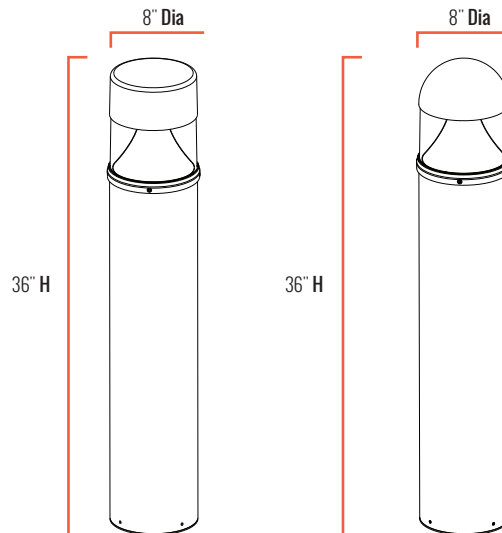

### Series Overview

DIMENSIONS	PRODUCT WEIGHT	TYPICAL SPACING
36" H x 8" DIA	18 lbs.	Less than or equal to 25'