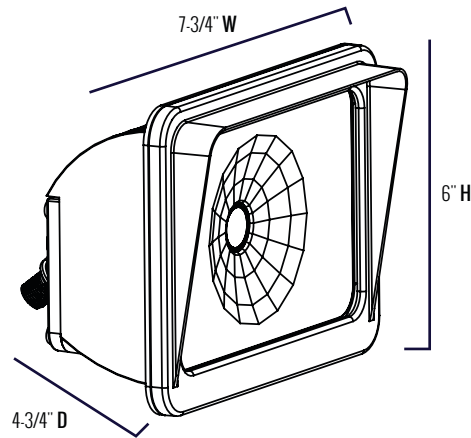

Input Voltage

- Universal (120V through 277V Operation)

Certifications

Making LED easy.

E-CF3 Series

Series Overview

DIMENSIONS	PRODUCT WEIGHT	MOUNTING HEIGHT	SPACING
4-3/4" D x 7-3/4" W x 6" H	3.0 lbs.	8 to 15 feet	---

Fixture Specifications

HOUSING	Low-copper, die-cast aluminum housing and lens frame Dark bronze or white polyester powder-coat finish
LENS ASSEMBLY	Tempered glass lens is thermal, shock and impact resistant
MOUNTING	1/2" NPS aluminum die-cast swivel fitter attaches to standard junction box