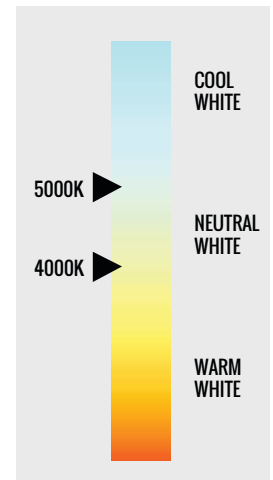

Efficient

- Replaces 100W PSMH while using 25% less energy

Recommended Use

- Building facades
- Security
- Architectural landscaping
- Highlighting signs & displays

Durable

- Sturdy, die-cast aluminum housing
- Tempered glass lens withstands shock and impact

Fixture Specifications

HOUSING	Low-copper, die-cast aluminum housing and lens frame Dark bronze or white polyester powder-coat finish
LENS ASSEMBLY	Tempered glass lens is thermal, shock and impact resistant
MOUNTING	1/2" NPS aluminum die-cast swivel fitter attaches to standard junction box

Warranty & Certifications

WARRANTY	UL LISTED	DLC	ENERGY STAR
5-Year Limited	Wet Locations	Yes	---

CORRELATED COLOR TEMPERATURE (CCT)

Output Specifications

SKU	LIGHT OUTPUT	COLOR TEMP <small>(See chart)</small>	POWER CONSUMPTION	COLOR ACCURACY	DISTRIBUTION	REPLACES
E-CF3L03C2Z <small>(Dark Bronze)</small>	3000 Lumens	Cool White (5000K)	30W	≥ 70 CRI	110° Flood (Wide)	100W PSMH
E-CF3L03N2Z <small>(Dark Bronze)</small>	3000 Lumens	Neutral White (4000K)	30W	≥ 70 CRI	110° Flood (Wide)	100W PSMH
E-CF3L03C2W <small>(White)</small>	3000 Lumens	Cool White (5000K)	30W	≥ 70 CRI	110° Flood (Wide)	100W PSMH
E-CF3L03N2W <small>(White)</small>	3000 Lumens	Neutral White (4000K)	30W	≥ 70 CRI	110° Flood (Wide)	100W PSMH