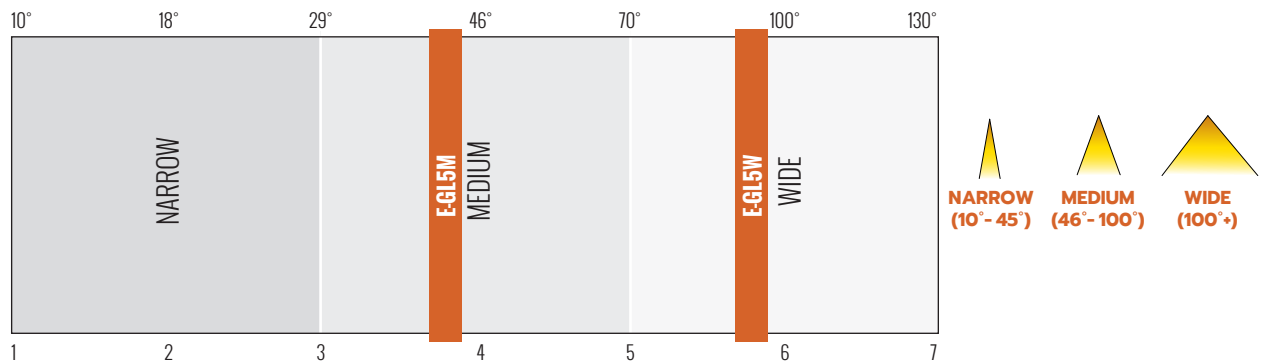

E-GL5 Series - Small

Output Specifications

SKU	LIGHT OUTPUT	COLOR TEMP (See chart)	POWER CONSUMPTION	COLOR ACCURACY	DISTRIBUTION	REPLACES
E-GL5NFL02C2Z	3800 Lumens	Cool White (5000K)	35W	≥ 70 CRI	28° Flood	100W PSMH
E-GL5MFL03C2Z	3800 Lumens	Cool White (5000K)	35W	≥ 70 CRI	43° Flood	100W PSMH
E-GL5MFL03N2Z	3500 Lumens	Neutral White (4000K)	35W	≥ 70 CRI	43° Flood	100W PSMH
E-GL5NFL02N2Z	3400 Lumens	Neutral White (4000K)	35W	≥ 70 CRI	28° Flood	100W PSMH
E-GL5WFL03C2Z	3300 Lumens	Cool White (5000K)	35W	≥ 70 CRI	93° Flood	100W PSMH
E-GL5WFL03N2Z	3100 Lumens	Neutral White (4000K)	35W	≥ 70 CRI	93° Flood	100W PSMH

Beam Spread Classifications

Degrees

NEMA Type

Mounting Options

Conduit Slip Fitter

Cast aluminum hub provides a threaded entry for 1/2" adjustable fitter and slips over a 2-3/8" O.D. pipe or tenon

SKU: **E-ACMNH2DB**

USE: **For use in combination with wall mount or pole mount options**

Due to continuous product improvement, information in this document is subject to change.

Revision Date: 11/25/19

1501 96th Street, Sturtevant, WI 53177 | Phone (888) 243-9445 | Fax (262) 504-5409 | www.e-conolight.com