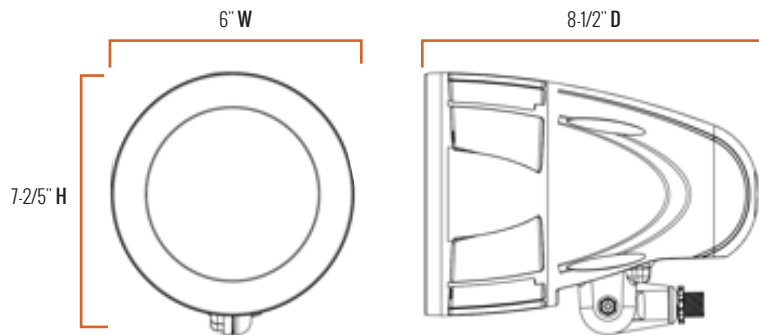

E-GL5 Series

Premium LED Directional Floodlight - Small
Replaces 100W PSMH

Wide

Medium

Sleek, energy - efficient design in a smaller package!

Versatile

- Medium (43°) and Wide (93°) distribution patterns for a variety of applications

E-GL5 Series - Small

Series Overview

DIMENSIONS	PRODUCT WEIGHT	MOUNTING HEIGHT	SPACING
8-1/2" D x 6" W x 7-2/5" H* *Height dimension includes fitter	4.45 lbs.	---	---

Fixture Specifications

HOUSING	Low-copper, die-cast aluminum housing and lens frame Dark bronze polyester powder-coat finish
LENS ASSEMBLY	Tempered glass lens is thermal, shock and impact resistant
MOUNTING	1/2" NPS aluminum die-cast adjustable fitter attaches to standard junction box