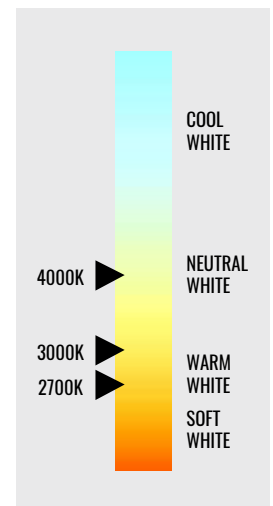

DIMENSIONS	PRODUCT WEIGHT	MOUNTING HEIGHT	SPACING
5-1/8" D x 1-5/6" W x 3-1/2" H	0.77 lbs.	---	---

Fixture Specifications

HOUSING	Die-cast aluminum Available in white or black polyester powder-coat finish
LENS ASSEMBLY	Polycarbonate reflector lens Polycarbonate adapter with copper conductor
MOUNTING	cETLus Classified for use with e-conolight® E-K1 and E-K2 Series, Ruud Lighting® T1 and T2 Series and Juno® (not affiliated with e-conolight or Ruud Lighting) T and TU Series track systems only Pivot mount allows for 350° horizontal rotation and 90° vertical rotation in either direction

Warranty & Certifications

WARRANTY	cETLus LISTED	DLC	ENERGY STAR
3-Year Limited	Dry Locations	---	---

CORRELATED COLOR TEMPERATURE (CCT)

Due to continuous product improvement, information in this document is subject to change.

Revision Date: 08/15/19

1501 96th Street, Sturtevant, WI 53177 | Phone (888) 243-9445 | Fax (262) 504-5409 | www.e-conolight.com

E-KXF Series

Output Specifications

SKU	LIGHT OUTPUT	COLOR TEMP (See chart)	POWER CONSUMPTION	DISTRIBUTION	COLOR ACCURACY
E-KXF108F1K (Black)	500 Lumens	Soft White (2700K)	8W	36° Beam Angle	≥ 80 CRI
E-KXF108F1W (White)	500 Lumens	Soft White (2700K)	8W	36° Beam Angle	≥ 80 CRI
E-KXF108F3K (Black)	530 Lumens	Warm White (3000K)	8W	36° Beam Angle	≥ 80 CRI
E-KXF108F3W (White)	530 Lumens	Warm White (3000K)	8W	36° Beam Angle	≥ 80 CRI
E-KXF108F7K (Black)	530 Lumens	Neutral White (4000K)	8W	36° Beam Angle	≥ 80 CRI
E-KXF108F7W (White)	530 Lumens	Neutral White (4000K)	8W	36° Beam Angle	≥ 80 CRI