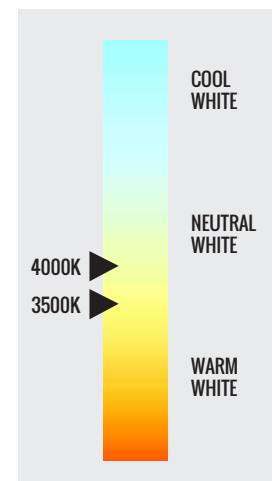

Warranty & Certifications

WARRANTY	UL LISTED	DLC	IC-RATED
5-Year Limited	Damp Locations	Yes	For direct contact with insulation

CORRELATED COLOR TEMPERATURE (CCT)

Output Specifications

SKU	LIGHT OUTPUT	COLOR TEMP (See chart)	POWER CONSUMPTION	COLOR ACCURACY	REPLACES
E-TR24L2503U	5071 Lumens	Warm White (3500K)	50W	≥ 80 CRI	3 x F32T8
E-TR24L2504U	5500 Lumens	Neutral White (4000K)	50W	≥ 80 CRI	3 x F32T8