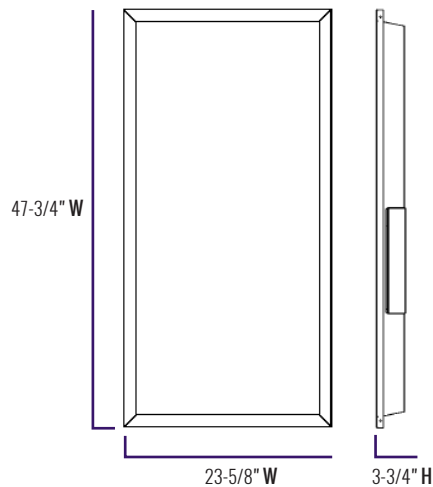

Input Voltage

- Universal (120V through 277V Operation)

Certifications

e-conolight® | Making LED easy.

E-TR24L2 Series

Series Overview

DIMENSIONS	PRODUCT WEIGHT	MOUNTING HEIGHT	SPACING
47-3/4" L x 23-5/8" W x 3-3/4" H	24.6 lbs.	---	---