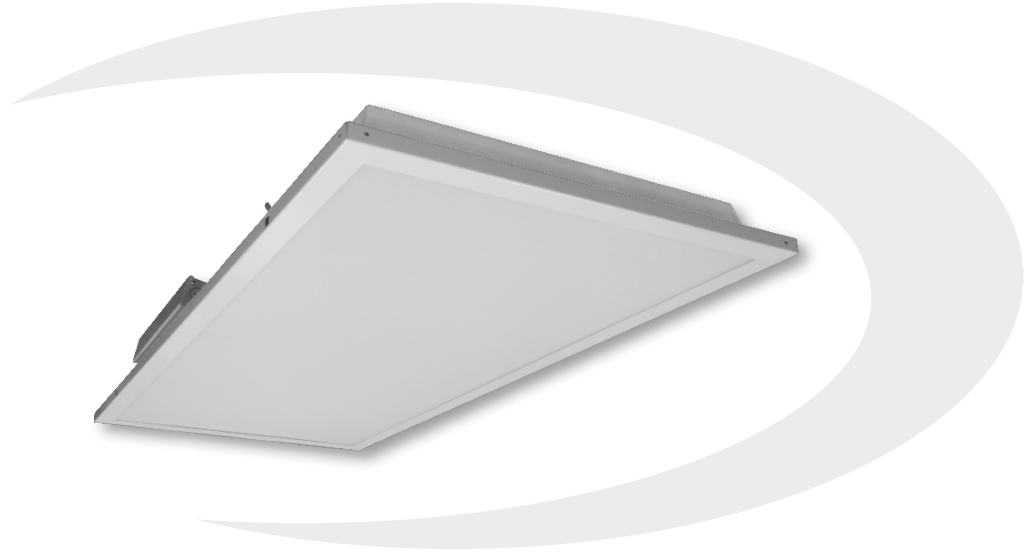

E-TR24L2 Series

LED Troffer - 2' x 4'
Replaces 3 x F32T8

Our popular LED Lay-In Troffers are new and improved! Enjoy the same fully-sealed durable steel construction of our previous models, a pre-installed and wired driver, and lower energy consumption (up to 40%).

Durable

- Made from 18 - 20 gauge steel
- Fully sealed construction keeps LEDs protected

Recommended Use

- Offices
- Educational & retail
- Commercial & institutional

Easy Install

- Pre-installed and wired driver
- Fits conventional grid ceilings

Input Voltage

- Universal (120V through 277V Operation)

Certifications

e-conolight® | Making LED easy.

E-TR24L2 Series

Series Overview

DIMENSIONS	PRODUCT WEIGHT	MOUNTING HEIGHT	SPACING
47-3/4" L x 23-5/8" W x 3-3/4" H	24.6 lbs.	---	---

Fixture Specifications

HOUSING	Durable steel construction White polyester powder-coat finish Sealed, maintenance-free fixture design
LENS ASSEMBLY	Precision engineered polystyrene diffuser prevents hot spots, shadows and glare, while providing uniform illumination
MOUNTING	Installs into conventional grid ceiling