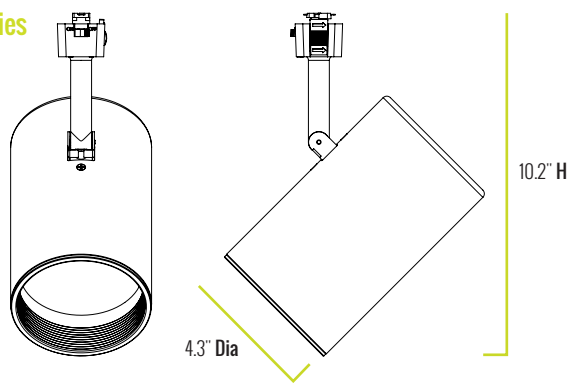

E-KGR/E-KFB Series

Line Voltage Track Heads

Rear-loading Gimbal

Long Neck Flat Back

E-KGR & E-KFB Series - Targeted Illumination Kings

Dark areas become things of the past with the E-KGR and E-KFB Series Track Heads. The E-KFB Series features a 358-degree rotation, plus a 90-degree tilt for ultra-precise aiming. The E-KGR, on the other hand, offers a multi-directional lamp head that provides light exactly where you want it. cULus listed, both shine (literally) in indoor commercial, retail, or residential applications and are compatible with one or two circuit tracks. Installation, you ask? The spring-loaded locking latch on each mounting adapter provides attachment security to the max. Would you expect anything less?

"WARNING - Cancer and Reproductive Harm - www.p65warnings.ca.gov"

E-KGR/E-KFB Series

E-KGR Series

E-KFB Series

Series Overview

DIMENSIONS	PRODUCT WEIGHT
E-KGR2: 6-4/5" H X 3" Dia	.826 lbs.
E-KGR3: 6-4/5" H X 4" Dia	.881 lbs.
E-KGR4: 6-4/5" H X 5" Dia	1.19 lbs.
E-KFB: 10-1/5" H X 4-2/7" Dia	1.7 lbs.

Output Specifications

SKU	DESCRIPTION	VOLTAGE	LAMP (NOT INCLUDED)	AIMING
E-KFB3RK	Black, long neck flat back track fixture	120V Line Voltage	BR30 Max. 75W	Tilt: Approx. 135° Rotation: 358°
E-KFB3RW	White, long neck flat back track fixture		BR30 Max. 75W	
E-KGR2RK	Black rear-loading gimbal ring track fixture		PAR20 Max. 50W	Tilt: Approx. 180° Rotation: 358°
E-KGR2RW	White rear-loading gimbal ring track fixture		PAR20 Max. 50W	
E-KGR3RK	Black rear-loading gimbal ring track fixture		PAR30 Max. 75W	
E-KGR3RW	White rear-loading gimbal ring track fixture		PAR30 Max. 75W	
E-KGR4RK	Black rear-loading gimbal ring track fixture		PAR30 Max. 75W	
E-KGR4RW	White rear-loading gimbal ring track fixture		PAR38 Max. 75W	