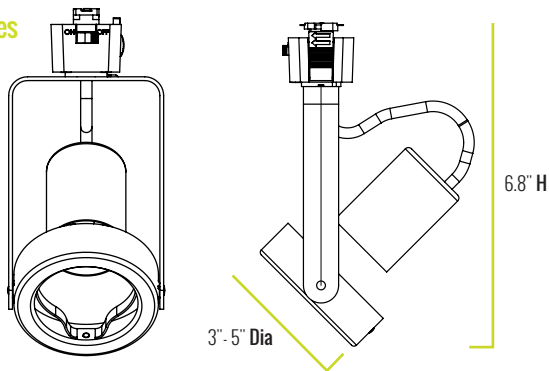

E-KGR/E-KFB Series

Line Voltage Track Heads

Rear-loading Gimbal

Long Neck Flat Back

E-KGR & E-KFB Series - Targeted Illumination Kings

Dark areas become things of the past with the E-KGR and E-KFB Series Track Heads. The E-KFB Series features a 358-degree rotation, plus a 90-degree tilt for ultra-precise aiming. The E-KGR, on the other hand, offers a multi-directional lamp head that provides light exactly where you want it. cULus listed, both shine (literally) in indoor commercial, retail, or residential applications and are compatible with one or two circuit tracks. Installation, you ask? The spring-loaded locking latch on each mounting adapter provides attachment security to the max. Would you expect anything less?

"WARNING - Cancer and Reproductive Harm - www.p65warnings.ca.gov"

E-KGR/E-KFB Series

E-KGR Series

E-KFB Series

Series Overview

DIMENSIONS	PRODUCT WEIGHT
E-KGR2: 6-4/5" H X 3" Dia	.826 lbs.
E-KGR3: 6-4/5" H X 4" Dia	.881 lbs.
E-KGR4: 6-4/5" H X 5" Dia	1.19 lbs.
E-KFB: 10-1/5" H X 4-2/7" Dia	1.7 lbs.

Output Specifications

SKU	DESCRIPTION	VOLTAGE	LAMP (NOT INCLUDED)	AIMING
E-KFB3RK	Black, long neck flat back track fixture	120V Line Voltage	BR30 Max. 75W	Tilt: Approx. 135° Rotation: 358°
E-KFB3RW	White, long neck flat back track fixture		BR30 Max. 75W	
E-KGR2RK	Black rear-loading gimbal ring track fixture		PAR20 Max. 50W	Tilt: Approx. 180° Rotation: 358°
E-KGR2RW	White rear-loading gimbal ring track fixture		PAR20 Max. 50W	
E-KGR3RK	Black rear-loading gimbal ring track fixture		PAR30 Max. 75W	
E-KGR3RW	White rear-loading gimbal ring track fixture		PAR30 Max. 75W	
E-KGR4RK	Black rear-loading gimbal ring track fixture		PAR30 Max. 75W	
E-KGR4RW	White rear-loading gimbal ring track fixture		PAR38 Max. 75W	