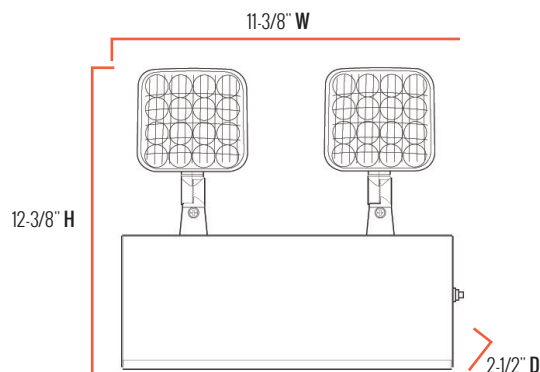

Input Voltage

- Universal (120V through 277V Operation)

Certifications

5 YEAR
WARRANTY

"WARNING - Cancer and Reproductive Harm -
www.p65warnings.ca.gov"

E-X1ML Series

Series Overview

DIMENSIONS	PRODUCT WEIGHT	MOUNTING HEIGHT
2-1/2" D x 11-3/8" W x 12-3/8" H	10.05 lbs.	---

Fixture Specifications

FEATURES	27W, 6V remote capability Runs up to 8 hours without remote heads
HOUSING	Constructed of durable 20-gauge steel Neutral white finish
MOUNTING	Knockouts on back for wall mount Top and side knockouts for conduit applications
INCLUDES	Sealed, 6V maintenance-free lead acid battery backup (90 min.)