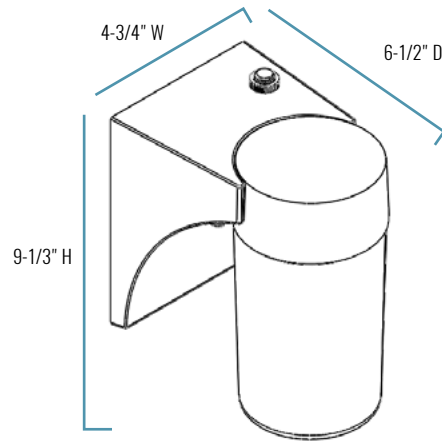

## SERIES OVERVIEW

DIMENSIONS	PRODUCT WEIGHT	MOUNTING HEIGHT	SPACING
6-1/2" D x 4-3/4" W x 9-1/3" H	2.12 lbs.	6 to 10 feet	N/A