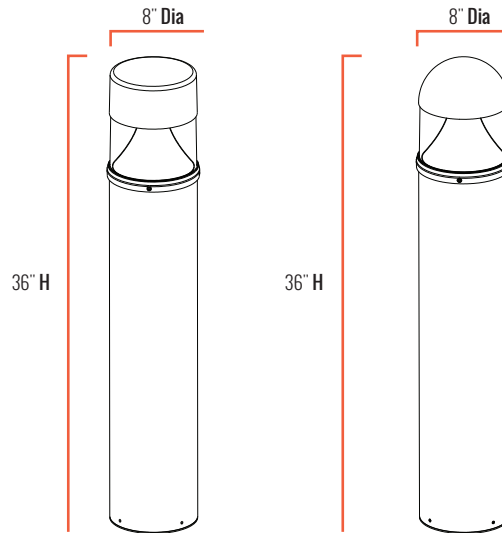

Easy-To-Install

- Mounting Plate disconnects from tube entirely
- Terminal block on mounting bracket for quick and easy connections

Flexible Install

- Designed to work with all RUUD and e-conolight bollards
- The 3 anchor bolts are 120° apart in industry-standard configuration

Recommended Use

- Security
- Entryways
- Perimeter lighting

Certifications

WARNING: Cancer and Reproductive Harm - www.p65warnings.ca.gov

E-BBA Series

Series Overview

DIMENSIONS	PRODUCT WEIGHT	TYPICAL SPACING
36" H x 8" DIA	18 lbs.	Less than or equal to 25'

Fixture Specifications

HOUSING	Durable aluminum housing
DISTRIBUTION/BEAM ANGLE	360° spread
LENS ASSEMBLY	UV resistant polycarbonate lens
MOUNTING	Mounts using included anchor bolts. 3 bolt system compatible with RUUD and e-conolight bollards