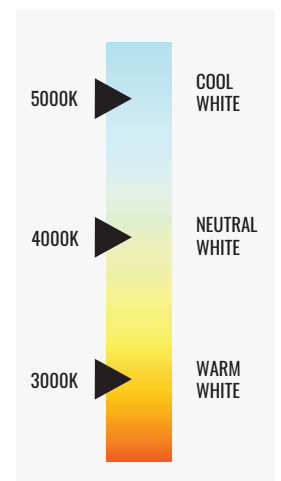

CORRELATED COLOR TEMPERATURE (CCT)