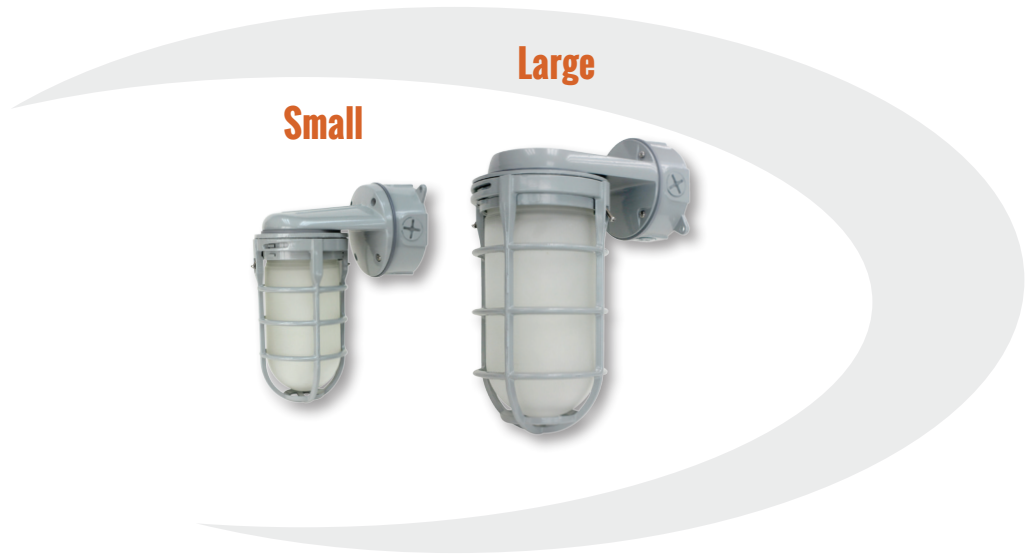

E-VT3, E-VT6 Series

LED Vapor Tights - Wall Mount - Small & Large
 Replaces 100W / 120W Incandescent

Durable

- Rugged, time-tested design
- Sturdy housing and frosted glass globe

Versatile

- Protects against dust & moisture
- Even clean light with several mounting options (see E-VT1, E-VT2, E-VT4, E-VT5)

Recommended Use

- Cold storage
- Manufacturing
- Bridges & tunnels

Input Voltage

- 120V Operation

Certifications

E-VT3, E-VT6 Series

Series Overview

DIMENSIONS	PRODUCT WEIGHT	MOUNTING HEIGHT	SPACING
5-4/5" L x 4-2/5" W x 10" H (Small)	3.3 lbs. (Small)	8 to 12 feet	12 feet
9" L x 5-4/5" W x 12-2/5" H (Large)	5.2 lbs. (Large)		

Fixture Specifications

HOUSING	Die-cast aluminum housing and lamp guard Gray polyester powder-coat finish
LENS ASSEMBLY	Screw-in, frosted glass globe provides uniform light distribution
MOUNTING	Die-cast aluminum 4" junction box Five threaded and plugged 3/4" conduit entry points