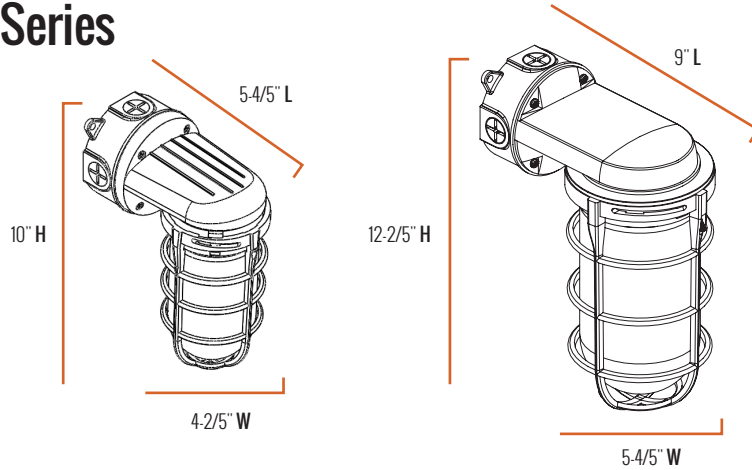

E-VT3, E-VT6 Series

LED Vapor Tights - Wall Mount - Small & Large
 Replaces 100W / 120W Incandescent

Durable

- Rugged, time-tested design
- Sturdy housing and frosted glass globe

Versatile

- Protects against dust & moisture
- Even clean light with several mounting options (see E-VT1, E-VT2, E-VT4, E-VT5)

Recommended Use

- Cold storage
- Manufacturing
- Bridges & tunnels

Input Voltage

- 120V Operation

Certifications

E-VT3, E-VT6 Series

Series Overview

DIMENSIONS	PRODUCT WEIGHT	MOUNTING HEIGHT	SPACING
5-4/5" L x 4-2/5" W x 10" H (Small)	3.3 lbs. (Small)	8 to 12 feet	12 feet
9" L x 5-4/5" W x 12-2/5" H (Large)	5.2 lbs. (Large)		

Fixture Specifications

HOUSING	Die-cast aluminum housing and lamp guard Gray polyester powder-coat finish
LENS ASSEMBLY	Screw-in, frosted glass globe provides uniform light distribution
MOUNTING	Die-cast aluminum 4" junction box Five threaded and plugged 3/4" conduit entry points

Electrical Performance

OPERATING RANGE	LIFESPAN <small>L₇₀ AT 25°C (77°F)</small>	POWER FACTOR	TOTAL HARMONIC DISTORTION	DIMMABLE
-40°C (-40°F) - 51°C (124°F)	Estimated 172,000 Hours (Small) 118,000 Hours (Large)	> 0.9	< 20%	No
INPUT VOLTAGE	120V	208V	240V	277V
Current Draw (Amps)	0.11A (Small) 0.16A (Large)	---	---	---