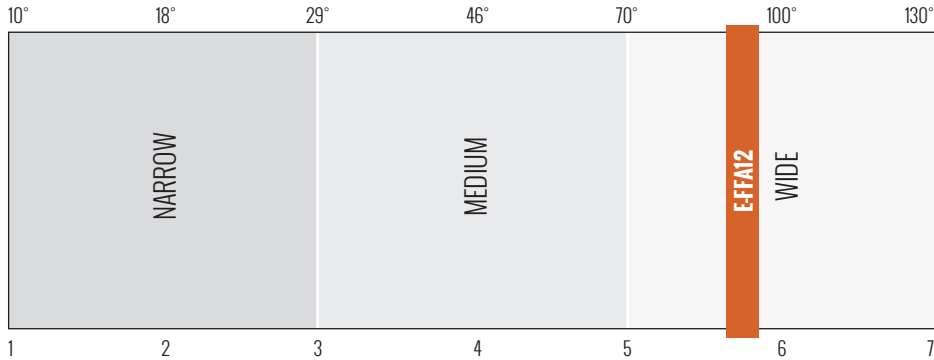

E-FFA12 Series

Beam Spread Classifications

Degrees

NEMA Type

Accessories

Photocell -Button, 120V/208V/240V/277V

SKU: **E-ACP1** (120V)
E-ACP2 (208V/240V/277V)
USE: Photocell is field installed.

Additional Mounting Options (Varies depending on application)

WALL MOUNT • Attaches to any flat surface • Provides wiring access		POLE MOUNT • For mounting one fixture on an existing pole	
	Wall Mount Box with 2-3/8" O.D. Tenon SKU: E-ACWM1DB		4" Square Pole Mount with 2-3/8" O.D. Tenon SKU: E-ACPB1A4Z USE: Fits over 3-1/2" O.D. square
	Wall Mount Bracket with 2-3/8" O.D. Tenon SKU: E-ACWM2DB USE: Allows fixture to be adjusted vertically	GROUND MOUNT • Provides wiring or conduit feed access through post base	
	90° Wall Mount Bracket with 2-3/8" O.D. Tenon SKU: E-ACWM4DB USE: Allows fixture to be adjusted vertically and horizontally		Ground Mount Post SKU: E-ACGM1DB USE: For ground mounted floodlight fixtures

Generational Chart

OLD SERIES	NEW SERIES
E-HL8 Series	E-FFA12 Series

WARNING: Cancer and Reproductive Harm - www.p65warnings.ca.gov

Due to continuous product improvement, information in this document is subject to change.

Revision Date: 07/24/17

1501 96th Street, Sturtevant, WI 53177 | Phone (888) 243-9445 | Fax (262) 504-5409 | www.e-conolight.com