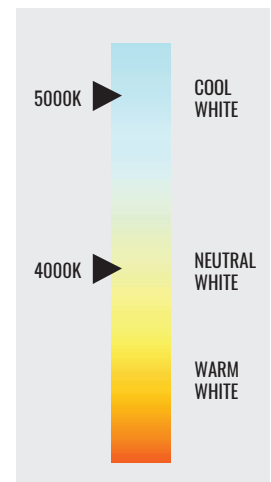

CORRELATED COLOR TEMPERATURE (CCT)

Due to continuous product improvement, information in this document is subject to change.

Revision Date: 07/24/17

1501 96th Street, Sturtevant, WI 53177 | Phone (888) 243-9445 | Fax (262) 504-5409 | www.e-conolight.com