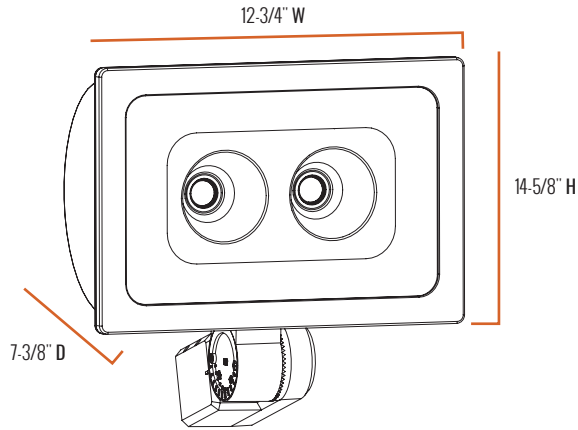

Input Voltage

- Universal (120V through 277V Operation)

Certifications

Quality Products, Affordably Priced.

E-FFA12 Series

Series Overview

DIMENSIONS	PRODUCT WEIGHT	MOUNTING HEIGHT	SPACING
7-3/8" D x 12-3/4" W x 14-5/8" H	13.8 lbs.	15 to 25 feet	---