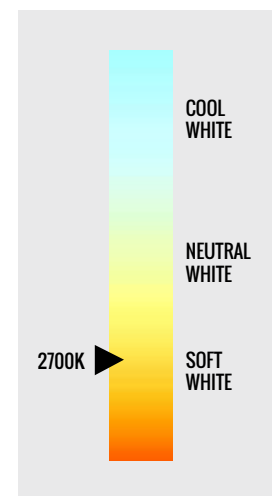

CORRELATED COLOR TEMPERATURE (CCT)

Due to continuous product improvement, information in this document is subject to change.

Revision Date: 12/28/16

1501 96th Street, Sturtevant, WI 53177 | Phone (888) 243-9445 | Fax (262) 504-5409 | www.e-conolight.com