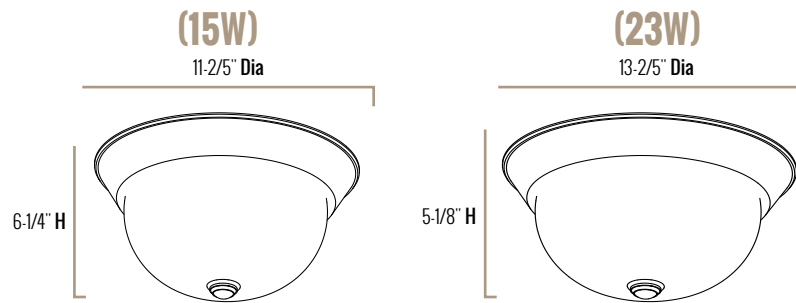

Recommended Use

- Residential
- Entryways & hallways
- Bedrooms & kitchens

Input Voltage

- 120V Operation

Certifications

e-conolight® | Making LED easy.

E-JT Series

Series Overview

DIMENSIONS	PRODUCT WEIGHT	MOUNTING HEIGHT	SPACING
6-1/4" H x 11-2/5" Dia (15W)	2.64 lbs.	Ceiling height but no more than 10 to 12 feet	---
5-1/8" H x 13-2/5" Dia (23W)	3.30lbs.		---

Fixture Specifications

HOUSING	Durable steel housing Available in brushed nickel or oil-rubbed bronze finish
LENS ASSEMBLY	Frosted glass lens
MOUNTING	Surface mounts to 3" and 4" octagonal junction boxes

Electrical Performance