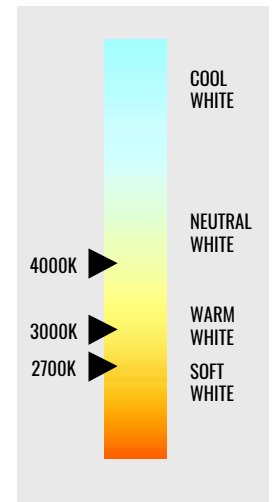

CORRELATED COLOR TEMPERATURE (CCT)

Due to continuous product improvement, information in this document is subject to change.

Revision Date: 01/16/17

1501 96th Street, Sturtevant, WI 53177 | Phone (888) 243-9445 | Fax (262) 504-5409 | www.e-conolight.com