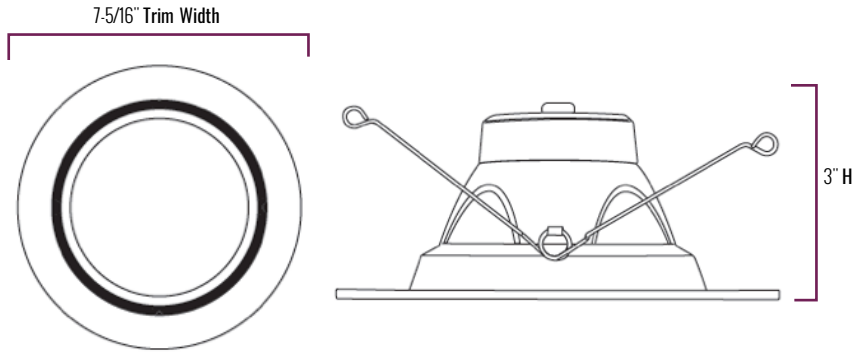

RECESSED

E-RTA Series

LED 5" & 6" Recessed Retrofit Kits
Replaces 75W / 100W Incandescent

Easily replace your incandescent fixtures - up to 100W!

Energy Efficient

- Up to 85% savings (compared to incandescent fixtures)
- Energy Star Rated

e-conolight[®] | Making LED e asy.

E-RTA Series

Series Overview

DIMENSIONS	PRODUCT WEIGHT	MOUNTING HEIGHT	SPACING
3" H x 7-5/16" Trim Width	0.6 lbs.	---	---

Fixture Specifications

HOUSING	Durable thermal plastic construction with integral stepped baffle trim
LENS ASSEMBLY	Diffused milky white lens eliminates LED pixilation
MOUNTING	Easy installation with integral clips No tools required E26 Edison base adaptor for ease of incandescent replacement