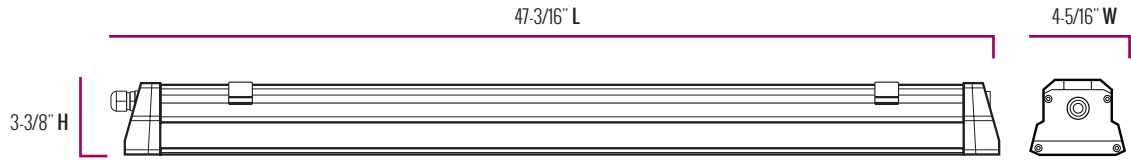

Certifications

E-VW4 Series

Series Overview

DIMENSIONS	PRODUCT WEIGHT	MOUNTING HEIGHT	SPACING
47-3/16" L x 4-5/16" W x 3-3/8" H	7.5 lbs.	---	---

Fixture Specifications

HOUSING	Extruded aluminum housing with glossy white polycarbonate corrosion-resistant cover
LENS ASSEMBLY	High-efficiency polycarbonate frosted diffuser is optically engineered to reduce glare and hotspots
MOUNTING	Can be surface mounted (mounting clips included) or suspended Cable sold separately (E-ACSC5) Up to 21 units can be linked together