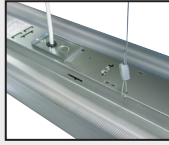

E-VW4 Series

Accessories

5' Mounting Safety Cable - Field Adjustable

SKU: E-ACSC5

USE: Requires 2 per fixture if used for mounting