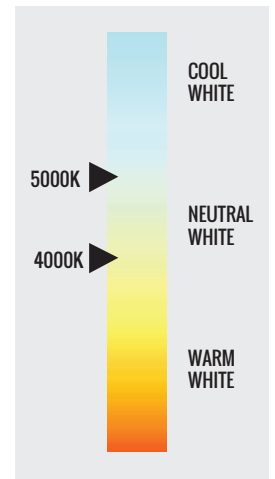

Certifications

E-VW4 Series

Series Overview

DIMENSIONS	PRODUCT WEIGHT	MOUNTING HEIGHT	SPACING
47-3/16" L x 4-5/16" W x 3-3/8" H	7.5 lbs.	---	---

Fixture Specifications

HOUSING	Extruded aluminum housing with glossy white polycarbonate corrosion-resistant cover
LENS ASSEMBLY	High-efficiency polycarbonate frosted diffuser is optically engineered to reduce glare and hotspots
MOUNTING	Can be surface mounted (mounting clips included) or suspended Cable sold separately (E-ACSC5) Up to 21 units can be linked together

Warranty & Certifications

WARRANTY	UL LISTED	IP66
5-Year Limited	Wet Locations	Yes

CORRELATED COLOR TEMPERATURE (CCT)

Output Specifications

SKU	LIGHT OUTPUT	COLOR TEMP <small>(See chart)</small>	POWER CONSUMPTION	COLOR ACCURACY	REPLACES
E-VW4L04UCW	4700 Lumens	Cool White (5000K)	48W	≥ 70 CRI	2-Lamp F32T8 Vapor Tight
E-VW4L04UNW	4700 Lumens	Neutral White (4000K)	48W	≥ 70 CRI	2-Lamp F32T8 Vapor Tight