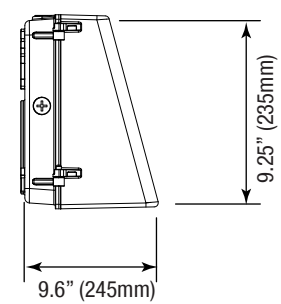

Watts (W)	Ordering Code	Description	CCT (K)	Lumens (Lm)	Size	Equiv. Wattage (W)	Dim (V)	IP65 Rated	DLC (S/P)
40	9319	LED-FXCWP40/40K/BZ	4000K	4,861	14.2" x 9.25"	250	1-10V	•	P
40	9320	LED-FXCWP40/50K/BZ	5000K	4,743	14.2" x 9.25"	250	1-10V	•	P
61	9208	LED-FXCWP60/40K/BZ	4000K	7,347	14.2" x 9.25"	400	1-10V	•	P
61	9209	LED-FXCWP60/50K/BZ	5000K	7,482	14.2" x 9.25"	400	1-10V	•	P
80	9443	LED-FXCWP80/40K/BZ	4000K	9,908	14.2" x 9.25"	400-575	1-10V	•	P
80	9444	LED-FXCWP80/50K/BZ	5000K	9,974	14.2" x 9.25"	400-575	1-10V	•	P
120	9445	LED-FXCWP120/40K/BZ	4000K	14,667	14.2" x 9.25"	575-750	1-10V	•	P
120	9446	LED-FXCWP120/50K/BZ	5000K	14,529	14.2" x 9.25"	575-750	1-10V	•	P

DIMENSIONS

40W
6.85-lbs

61W
7.05-lbs

80W
7.48-lbs

120W
10.56-lbs

PHOTOMETRICS CHART

40 Watt
DLC Premium

60 Watt
DLC Premium

80 Watt
DLC Premium

120 Watt
DLC Premium

Center Beam Fc	Beam Width
5.9 ft	11.1 ft
14.2 ft	22.3 ft
6.32 ft	33.4 ft
3.85 ft	44.6 ft
2.27 ft	55.7 ft
1.58 ft	66.8 ft

Vert. Spread: 96.2°
Horiz. Spread: 149.0°