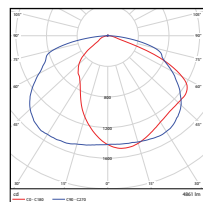

DIMENSIONS

40W
6.85-lbs

61W
7.05-lbs

80W
7.48-lbs

120W
10.56-lbs

PHOTOMETRICS CHART

40 Watt
DLC Premium

60 Watt
DLC Premium

80 Watt
DLC Premium

120 Watt
DLC Premium

Center Beam Fc	Beam Width
5.9 ft	11.1 ft
14.2 ft	22.3 ft
6.32 ft	33.4 ft
3.85 ft	44.6 ft
2.27 ft	55.7 ft
1.58 ft	66.8 ft

Vert. Spread: 96.2°
Horiz. Spread: 149.0°

Center Beam Fc	Beam Width
8.5 ft	11.1 ft
21.5 ft	22.2 ft
9.55 ft	33.3 ft
5.37 ft	44.3 ft
3.44 ft	55.4 ft
2.39 ft	66.5 ft

Vert. Spread: 95.9°
Horiz. Spread: 146.8°

Center Beam Fc	Beam Width
11.5 ft	11.4 ft
28.7 ft	22.7 ft
12.7 ft	34.1 ft
7.17 ft	45.5 ft
4.59 ft	56.9 ft
3.18 ft	68.2 ft

Vert. Spread: 97.3°
Horiz. Spread: 151.8°

Center Beam Fc	Beam Width
16.8 ft	11.3 ft
42.1 ft	22.6 ft
18.7 ft	33.8 ft
10.5 ft	45.1 ft
6.73 ft	56.4 ft
4.68 ft	67.7 ft

Vert. Spread: 96.9°
Horiz. Spread: 152.8°