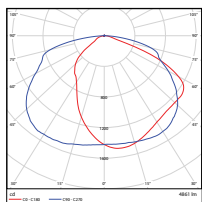

DIMENSIONS

40W
6.85-lbs

61W
7.05-lbs

80W
7.48-lbs

120W
10.56-lbs

PHOTOMETRICS CHART

40 Watt
DLC Premium

60 Watt
DLC Premium

80 Watt
DLC Premium

120 Watt
DLC Premium

Center Beam Fc	Beam Width
5.9 ft	11.1 ft
14.2 ft	22.3 ft
6.32 ft	33.4 ft
3.85 ft	44.6 ft
2.27 ft	55.7 ft
1.58 ft	66.8 ft

Vert. Spread: 96.2°
Horiz. Spread: 149.0°

Center Beam Fc	Beam Width
8.5 ft	11.1 ft
21.5 ft	22.2 ft
9.55 ft	33.3 ft
5.37 ft	44.3 ft
3.44 ft	55.4 ft
2.39 ft	66.5 ft

Vert. Spread: 95.9°
Horiz. Spread: 146.8°

Center Beam Fc	Beam Width
11.5 ft	11.4 ft
28.7 ft	22.7 ft
12.7 ft	34.1 ft
7.17 ft	45.5 ft
4.59 ft	56.9 ft
3.18 ft	68.2 ft

Vert. Spread: 97.3°
Horiz. Spread: 151.8°

Center Beam Fc	Beam Width
16.8 ft	11.3 ft
42.1 ft	22.6 ft
18.7 ft	33.8 ft
10.5 ft	45.1 ft
6.73 ft	56.4 ft
4.68 ft	67.7 ft

Vert. Spread: 96.9°
Horiz. Spread: 152.8°