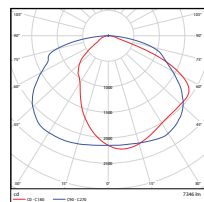

Watts (W)	Ordering Code	Description	CCT (K)	Lumens (Lm)	Size	Equiv. Wattage (W)	Dim (V)	IP65 Rated	DLC (S/P)
40	9319	LED-FXCWP40/40K/BZ	4000K	4,861	14.2" x 9.25"	250	1-10V	•	P
40	9320	LED-FXCWP40/50K/BZ	5000K	4,743	14.2" x 9.25"	250	1-10V	•	P
61	9208	LED-FXCWP60/40K/BZ	4000K	7,347	14.2" x 9.25"	400	1-10V	•	P
61	9209	LED-FXCWP60/50K/BZ	5000K	7,482	14.2" x 9.25"	400	1-10V	•	P
80	9443	LED-FXCWP80/40K/BZ	4000K	9,908	14.2" x 9.25"	400-575	1-10V	•	P
80	9444	LED-FXCWP80/50K/BZ	5000K	9,974	14.2" x 9.25"	400-575	1-10V	•	P
120	9445	LED-FXCWP120/40K/BZ	4000K	14,667	14.2" x 9.25"	575-750	1-10V	•	P
120	9446	LED-FXCWP120/50K/BZ	5000K	14,529	14.2" x 9.25"	575-750	1-10V	•	P

DIMENSIONS

40W
6.85-lbs

61W
7.05-lbs

80W
7.48-lbs

120W
10.56-lbs

PHOTOMETRICS CHART

40 Watt
DLC Premium

60 Watt
DLC Premium

80 Watt
DLC Premium

120 Watt
DLC Premium

Center Beam Fc	Beam Width
5.9 ft	11.1 ft
14.2 ft	22.3 ft
6.32 ft	33.4 ft
3.85 ft	44.6 ft
2.27 ft	55.7 ft
1.58 ft	66.8 ft

Vert. Spread: 96.2°
Horiz. Spread: 149.0°

Center Beam Fc	Beam Width
8.5 ft	11.1 ft
21.5 ft	22.2 ft
9.55 ft	33.3 ft
5.37 ft	44.3 ft
3.44 ft	55.4 ft
2.39 ft	66.5 ft

Vert. Spread: 95.9°
Horiz. Spread: 146.8°

Center Beam Fc	Beam Width
11.5 ft	11.4 ft
28.7 ft	22.7 ft
12.7 ft	34.1 ft
7.17 ft	45.5 ft
4.59 ft	56.9 ft
3.18 ft	68.2 ft