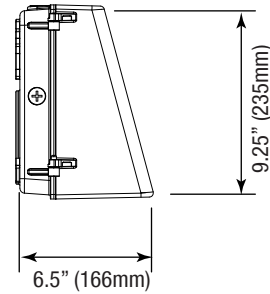

Watts (W)	Ordering Code	Description	CCT (K)	Lumens (Lm)	Size	Equiv. Wattage (W)	Dim (V)	IP65 Rated	DLC (S/P)
40	9319	LED-FXCWP40/40K/BZ	4000K	4,861	14.2" x 9.25"	250	1-10V	•	P
40	9320	LED-FXCWP40/50K/BZ	5000K	4,743	14.2" x 9.25"	250	1-10V	•	P
61	9208	LED-FXCWP60/40K/BZ	4000K	7,347	14.2" x 9.25"	400	1-10V	•	P
61	9209	LED-FXCWP60/50K/BZ	5000K	7,482	14.2" x 9.25"	400	1-10V	•	P
80	9443	LED-FXCWP80/40K/BZ	4000K	9,908	14.2" x 9.25"	400-575	1-10V	•	P
80	9444	LED-FXCWP80/50K/BZ	5000K	9,974	14.2" x 9.25"	400-575	1-10V	•	P
120	9445	LED-FXCWP120/40K/BZ	4000K	14,667	14.2" x 9.25"	575-750	1-10V	•	P
120	9446	LED-FXCWP120/50K/BZ	5000K	14,529	14.2" x 9.25"	575-750	1-10V	•	P

DIMENSIONS

40W
6.85-lbs

61W
7.05-lbs

80W
7.48-lbs

120W
10.56-lbs

PHOTOMETRICS CHART

40 Watt
DLC Premium

60 Watt
DLC Premium

80 Watt
DLC Premium

120 Watt
DLC Premium

Center Beam Fc	Beam Width
5.9 ft	11.1 ft
14.2 ft	22.3 ft
6.32 ft	33.4 ft
3.85 ft	44.6 ft
2.27 ft	55.7 ft
1.58 ft	66.8 ft

Vert. Spread: 96.2°
Horiz. Spread: 149.0°

Center Beam Fc	Beam Width
8.5 ft	11.1 ft
21.5 ft	22.2 ft
9.55 ft	33.3 ft
5.37 ft	44.3 ft
3.44 ft	55.4 ft
2.39 ft	66.5 ft

Vert. Spread: 95.9°
Horiz. Spread: 146.8°

Center Beam Fc	Beam Width
11.5 ft	11.4 ft
28.7 ft	22.7 ft
12.7 ft	34.1 ft
7.17 ft	45.5 ft
4.59 ft	56.9 ft
3.18 ft	68.2 ft