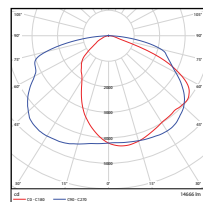

DIMENSIONS

40W
6.85-lbs

61W
7.05-lbs

80W
7.48-lbs

120W
10.56-lbs

PHOTOMETRICS CHART

40 Watt
DLC Premium

60 Watt
DLC Premium

80 Watt
DLC Premium

120 Watt
DLC Premium

Center Beam Fc	Beam Width
5.9 ft	11.1 ft
14.2 ft	22.3 ft
6.32 ft	33.4 ft
3.85 ft	44.6 ft
2.27 ft	55.7 ft
1.58 ft	66.8 ft

Vert. Spread: 96.2°
Horiz. Spread: 149.0°

Center Beam Fc	Beam Width
8.5 ft	11.1 ft
21.5 ft	22.2 ft
9.55 ft	33.3 ft
5.37 ft	44.3 ft
3.44 ft	55.4 ft
2.39 ft	66.5 ft

Vert. Spread: 95.9°
Horiz. Spread: 146.8°

Center Beam Fc	Beam Width
11.5 ft	11.4 ft
28.7 ft	22.7 ft
12.7 ft	34.1 ft
7.17 ft	45.5 ft
4.59 ft	56.9 ft
3.18 ft	68.2 ft

Vert. Spread: 97.3°
Horiz. Spread: 151.8°

Center Beam Fc	Beam Width
16.8 ft	11.3 ft
42.1 ft	22.6 ft
18.7 ft	33.8 ft
10.5 ft	45.1 ft
6.73 ft	56.4 ft
4.68 ft	67.7 ft

Vert. Spread: 96.9°
Horiz. Spread: 152.8°