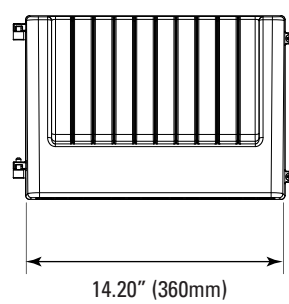

Watts (W)	Ordering Code	Description	CCT (K)	Lumens (Lm)	Size	Equiv. Wattage (W)	Dim (V)	IP65 Rated	DLC (S/P)
40	9319	LED-FXCWP40/40K/BZ	4000K	4,861	14.2" x 9.25"	250	1-10V	•	P
40	9320	LED-FXCWP40/50K/BZ	5000K	4,743	14.2" x 9.25"	250	1-10V	•	P
61	9208	LED-FXCWP60/40K/BZ	4000K	7,347	14.2" x 9.25"	400	1-10V	•	P
61	9209	LED-FXCWP60/50K/BZ	5000K	7,482	14.2" x 9.25"	400	1-10V	•	P
80	9443	LED-FXCWP80/40K/BZ	4000K	9,908	14.2" x 9.25"	400-575	1-10V	•	P
80	9444	LED-FXCWP80/50K/BZ	5000K	9,974	14.2" x 9.25"	400-575	1-10V	•	P
120	9445	LED-FXCWP120/40K/BZ	4000K	14,667	14.2" x 9.25"	575-750	1-10V	•	P
120	9446	LED-FXCWP120/50K/BZ	5000K	14,529	14.2" x 9.25"	575-750	1-10V	•	P

DIMENSIONS

40W
6.85-lbs

61W
7.05-lbs

80W
7.48-lbs

120W
10.56-lbs

PHOTOMETRICS CHART

40 Watt
DLC Premium

60 Watt
DLC Premium

80 Watt
DLC Premium

120 Watt
DLC Premium

Center Beam Fc	Beam Width
5.9 ft	11.1 ft
14.2 ft	22.3 ft
6.32 ft	33.4 ft
3.85 ft	44.6 ft
2.27 ft	55.7 ft
1.58 ft	66.8 ft

Vert. Spread: 96.2°
Horiz. Spread: 149.0°