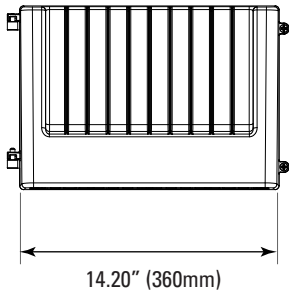

Watts (W)	Ordering Code	Description	CCT (K)	Lumens (Lm)	Size	Equiv. Wattage (W)	Dim (V)	IP65 Rated	DLC (S/P)
40	9319	LED-FXCWP40/40K/BZ	4000K	4,861	14.2" x 9.25"	250	1-10V	•	P
40	9320	LED-FXCWP40/50K/BZ	5000K	4,743	14.2" x 9.25"	250	1-10V	•	P
61	9208	LED-FXCWP60/40K/BZ	4000K	7,347	14.2" x 9.25"	400	1-10V	•	P
61	9209	LED-FXCWP60/50K/BZ	5000K	7,482	14.2" x 9.25"	400	1-10V	•	P
80	9443	LED-FXCWP80/40K/BZ	4000K	9,908	14.2" x 9.25"	400-575	1-10V	•	P
80	9444	LED-FXCWP80/50K/BZ	5000K	9,974	14.2" x 9.25"	400-575	1-10V	•	P
120	9445	LED-FXCWP120/40K/BZ	4000K	14,667	14.2" x 9.25"	575-750	1-10V	•	P
120	9446	LED-FXCWP120/50K/BZ	5000K	14,529	14.2" x 9.25"	575-750	1-10V	•	P

DIMENSIONS

40W
6.85-lbs

61W
7.05-lbs

80W
7.48-lbs

120W
10.56-lbs

PHOTOMETRICS CHART

40 Watt
DLC Premium

60 Watt
DLC Premium