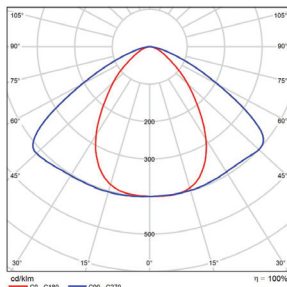

DIMENSIONS

15W
0.88-lbs

30W
2.42-lbs

50W
3.52-lbs

PHOTOMETRICS CHART

15 Watt
DLC Standard

Center Beam fc	Beam Width	
2.5R	95.8 ft	7.4 ft 6.6 ft
5.0R	23.9 ft	14.9 ft 13.3 ft
7.5R	10.6 ft	22.3 ft 19.9 ft
10.0R	5.99 ft	29.7 ft 26.5 ft
12.5R	3.83 ft	37.2 ft 33.2 ft
15.0R	2.66 ft	44.6 ft 39.8 ft

■ Vert. Spread: 112.1°
■ Horiz. Spread: 106.0°

30 Watt
DLC Premium

Center Beam fc	Beam Width	
2.5R	235 ft	4.8 ft 10.2 ft
5.0R	58.8 ft	9.5 ft 20.4 ft
7.5R	26.1 ft	14.3 ft 30.6 ft
10.0R	14.7 ft	19.0 ft 40.8 ft
12.5R	9.40 ft	23.8 ft 51.0 ft
15.0R	6.53 ft	28.6 ft 61.2 ft

■ Vert. Spread: 87.2°
■ Horiz. Spread: 127.8°

50 Watt
DLC Premium

Center Beam fc	Beam Width	
2.5R	424 ft	3.7 ft 9.0 ft
5.0R	106 ft	7.4 ft 18.1 ft
7.5R	47.1 ft	11.0 ft 27.1 ft
10.0R	26.5 ft	14.7 ft 36.2 ft
12.5R	17.0 ft	18.4 ft 45.2 ft
15.0R	11.8 ft	22.1 ft 54.3 ft