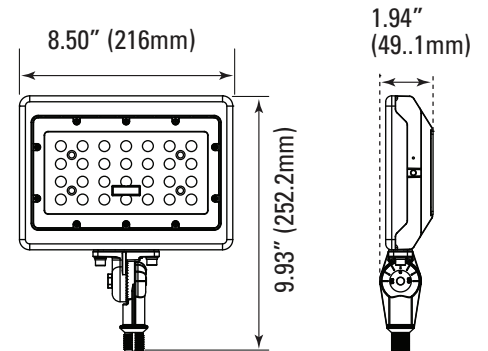

1/2" KNUCKLE FLOODLIGHT

FLOODLIGHTS & AREA LUMINAIRES

ORDERING

*P= Premium DLC / *S = Standard DLC

Watts (W)	Ordering Code	Description	CCT (K)	Lumens (Lm)	Equiv. Wattage (W)	Knuckle	IP65 Rated	DLC (S/P)
15	9313	LED-FXFDL15/77/40K/BZ-KNC	4000K	1,603	70	1/2"	•	S
15	9314	LED-FXFDL15/77/50K/BZ-KNC	5000K	1,624	70	1/2"	•	S
30	9581	LED-FXFDL30/76/40K/BZ-KNC	4000K	3,873	100	1/2"	•	P
30	9582	LED-FXFDL30/76/50K/BZ-KNC	5000K	3,873	100	1/2"	•	P
50	9583	LED-FXFDL50/76/40K/BZ-KNC	4000K	6,626	150-200	1/2"	•	P
50	9584	LED-FXFDL50/76/50K/BZ-KNC	5000K	6,626	150-200	1/2"	•	P

DIMENSIONS

15W
0.88-lbs

30W
2.42-lbs

50W
3.52-lbs

PHOTOMETRICS CHART

15 Watt
DLC Standard

Center Beam fc	Beam Width	
2.5R	95.8 ft	7.4 ft 6.6 ft
5.0R	23.9 ft	14.9 ft 13.3 ft
7.5R	10.6 ft	22.3 ft 19.9 ft
10.0R	5.99 ft	29.7 ft 26.5 ft
12.5R	3.83 ft	37.2 ft 33.2 ft
15.0R	2.66 ft	44.6 ft 39.8 ft

■ Vert. Spread: 112.1°
■ Horiz. Spread: 106.0°

30 Watt
DLC Premium

Center Beam fc	Beam Width	
2.5R	235 ft	4.8 ft 10.2 ft
5.0R	58.8 ft	9.5 ft 20.4 ft
7.5R	26.1 ft	14.3 ft 30.6 ft
10.0R	14.7 ft	19.0 ft 40.8 ft
12.5R	9.40 ft	23.8 ft 51.0 ft
15.0R	6.53 ft	28.6 ft 61.2 ft

■ Vert. Spread: 87.2°
■ Horiz. Spread: 127.8°

50 Watt
DLC Premium

Center Beam fc	Beam Width	
2.5R	424 ft	3.7 ft 9.0 ft
5.0R	106 ft	7.4 ft 18.1 ft
7.5R	47.1 ft	11.0 ft 27.1 ft
10.0R	26.5 ft	14.7 ft 36.2 ft
12.5R	17.0 ft	18.4 ft 45.2 ft
15.0R	11.8 ft	22.1 ft 54.3 ft