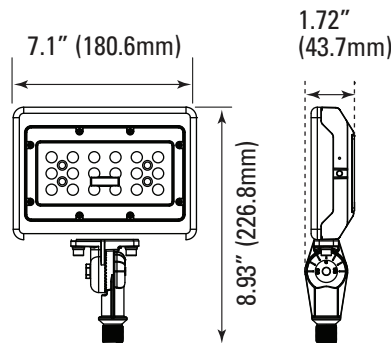

1/2" KNUCKLE FLOODLIGHT

FLOODLIGHTS & AREA LUMINAIRES

ORDERING

*P= Premium DLC / *S = Standard DLC

Watts (W)	Ordering Code	Description	CCT (K)	Lumens (Lm)	Equiv. Wattage (W)	Knuckle	IP65 Rated	DLC (S/P)
15	9313	LED-FXFDL15/77/40K/BZ-KNC	4000K	1,603	70	1/2"	•	S
15	9314	LED-FXFDL15/77/50K/BZ-KNC	5000K	1,624	70	1/2"	•	S
30	9581	LED-FXFDL30/76/40K/BZ-KNC	4000K	3,873	100	1/2"	•	P
30	9582	LED-FXFDL30/76/50K/BZ-KNC	5000K	3,873	100	1/2"	•	P
50	9583	LED-FXFDL50/76/40K/BZ-KNC	4000K	6,626	150-200	1/2"	•	P
50	9584	LED-FXFDL50/76/50K/BZ-KNC	5000K	6,626	150-200	1/2"	•	P

DIMENSIONS

15W
0.88-lbs

30W
2.42-lbs

50W
3.52-lbs

PHOTOMETRICS CHART

15 Watt
DLC Standard

Center Beam fc	Beam Width	
2.5R	95.8 ft	7.4 ft 6.6 ft
5.0R	23.9 ft	14.9 ft 13.3 ft
7.5R	10.6 ft	22.3 ft 19.9 ft
10.0R	5.99 ft	29.7 ft 26.5 ft
12.5R	3.83 ft	37.2 ft 33.2 ft
15.0R	2.66 ft	44.6 ft 39.8 ft

■ Vert. Spread: 112.1°
■ Horiz. Spread: 106.0°

30 Watt
DLC Premium

Center Beam fc	Beam Width	
2.5R	235 ft	4.8 ft 10.2 ft
5.0R	58.8 ft	9.5 ft 20.4 ft
7.5R	26.1 ft	14.3 ft 30.6 ft
10.0R	14.7 ft	19.0 ft 40.8 ft
12.5R	9.40 ft	23.8 ft 51.0 ft
15.0R	6.53 ft	28.6 ft 61.2 ft

■ Vert. Spread: 87.2°
■ Horiz. Spread: 127.8°

50 Watt
DLC Premium

Center Beam fc	Beam Width	
2.5R	424 ft	3.7 ft 9.0 ft
5.0R	106 ft	7.4 ft 18.1 ft
7.5R	47.1 ft	11.0 ft 27.1 ft
10.0R	26.5 ft	14.7 ft 36.2 ft
12.5R	17.0 ft	18.4 ft 45.2 ft
15.0R	11.8 ft	22.1 ft 54.3 ft