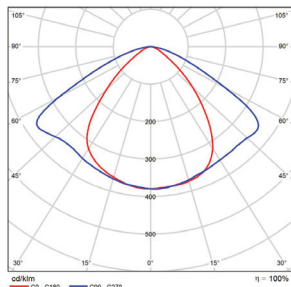

DIMENSIONS

15W
0.88-lbs

30W
2.42-lbs

50W
3.52-lbs

PHOTOMETRICS CHART

15 Watt
DLC Standard

Center Beam fc	Beam Width	
2.5R	95.8 ft	7.4 ft 6.6 ft
5.0R	23.9 ft	14.9 ft 13.3 ft
7.5R	10.6 ft	22.3 ft 19.9 ft
10.0R	5.99 ft	29.7 ft 26.5 ft
12.5R	3.83 ft	37.2 ft 33.2 ft
15.0R	2.66 ft	44.6 ft 39.8 ft

■ Vert. Spread: 112.1°
■ Horiz. Spread: 106.0°

30 Watt
DLC Premium

Center Beam fc	Beam Width	
2.5R	235 ft	4.8 ft 10.2 ft
5.0R	58.8 ft	9.5 ft 20.4 ft
7.5R	26.1 ft	14.3 ft 30.6 ft
10.0R	14.7 ft	19.0 ft 40.8 ft
12.5R	9.40 ft	23.8 ft 51.0 ft
15.0R	6.53 ft	28.6 ft 61.2 ft

■ Vert. Spread: 87.2°
■ Horiz. Spread: 127.8°

50 Watt
DLC Premium

Center Beam fc	Beam Width	
2.5R	424 ft	3.7 ft 9.0 ft
5.0R	106 ft	7.4 ft 18.1 ft
7.5R	47.1 ft	11.0 ft 27.1 ft
10.0R	26.5 ft	14.7 ft 36.2 ft
12.5R	17.0 ft	18.4 ft 45.2 ft
15.0R	11.8 ft	22.1 ft 54.3 ft