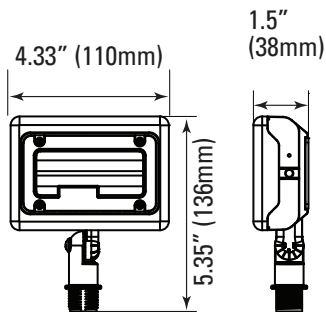

1/2" KNUCKLE FLOODLIGHT

FLOODLIGHTS & AREA LUMINAIRES

ORDERING

*P= Premium DLC / *S = Standard DLC

Watts (W)	Ordering Code	Description	CCT (K)	Lumens (Lm)	Equiv. Wattage (W)	Knuckle	IP65 Rated	DLC (S/P)
15	9313	LED-FXFDL15/77/40K/BZ-KNC	4000K	1,603	70	1/2"	•	S
15	9314	LED-FXFDL15/77/50K/BZ-KNC	5000K	1,624	70	1/2"	•	S
30	9581	LED-FXFDL30/76/40K/BZ-KNC	4000K	3,873	100	1/2"	•	P
30	9582	LED-FXFDL30/76/50K/BZ-KNC	5000K	3,873	100	1/2"	•	P
50	9583	LED-FXFDL50/76/40K/BZ-KNC	4000K	6,626	150-200	1/2"	•	P
50	9584	LED-FXFDL50/76/50K/BZ-KNC	5000K	6,626	150-200	1/2"	•	P

DIMENSIONS

15W
0.88-lbs

30W
2.42-lbs

50W
3.52-lbs

PHOTOMETRICS CHART

15 Watt
DLC Standard

Center Beam fc	Beam Width	
2.5R	95.8 ft	7.4 ft 6.6 ft
5.0R	23.9 ft	14.9 ft 13.3 ft
7.5R	10.6 ft	22.3 ft 19.9 ft
10.0R	5.99 ft	29.7 ft 26.5 ft
12.5R	3.83 ft	37.2 ft 33.2 ft
15.0R	2.66 ft	44.6 ft 39.8 ft

■ Vert. Spread: 112.1°
■ Horiz. Spread: 106.0°

30 Watt
DLC Premium

Center Beam fc	Beam Width	
2.5R	235 ft	4.8 ft 10.2 ft
5.0R	58.8 ft	9.5 ft 20.4 ft
7.5R	26.1 ft	14.3 ft 30.6 ft
10.0R	14.7 ft	19.0 ft 40.8 ft
12.5R	9.40 ft	23.8 ft 51.0 ft
15.0R	6.53 ft	28.6 ft 61.2 ft

■ Vert. Spread: 87.2°
■ Horiz. Spread: 127.8°

50 Watt
DLC Premium

Center Beam fc	Beam Width	
2.5R	424 ft	3.7 ft 9.0 ft
5.0R	106 ft	7.4 ft 18.1 ft
7.5R	47.1 ft	11.0 ft 27.1 ft
10.0R	26.5 ft	14.7 ft 36.2 ft
12.5R	17.0 ft	18.4 ft 45.2 ft
15.0R	11.8 ft	22.1 ft 54.3 ft