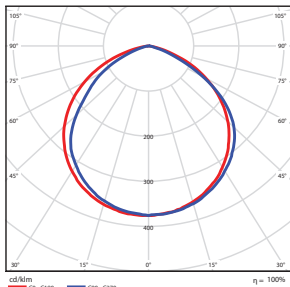

1/2" KNUCKLE FLOODLIGHT

FLOODLIGHTS & AREA LUMINAIRES

ORDERING

*P= Premium DLC / *S = Standard DLC

Watts (W)	Ordering Code	Description	CCT (K)	Lumens (Lm)	Equiv. Wattage (W)	Knuckle	IP65 Rated	DLC (S/P)
15	9313	LED-FXFDL15/77/40K/BZ-KNC	4000K	1,603	70	1/2"	•	S
15	9314	LED-FXFDL15/77/50K/BZ-KNC	5000K	1,624	70	1/2"	•	S
30	9581	LED-FXFDL30/76/40K/BZ-KNC	4000K	3,873	100	1/2"	•	P
30	9582	LED-FXFDL30/76/50K/BZ-KNC	5000K	3,873	100	1/2"	•	P
50	9583	LED-FXFDL50/76/40K/BZ-KNC	4000K	6,626	150-200	1/2"	•	P
50	9584	LED-FXFDL50/76/50K/BZ-KNC	5000K	6,626	150-200	1/2"	•	P

DIMENSIONS

15W
0.88-lbs

30W
2.42-lbs

50W
3.52-lbs

PHOTOMETRICS CHART

15 Watt
DLC Standard

Center Beam fc	Beam Width	
2.5R	95.8 ft	7.4 ft 6.6 ft
5.0R	23.9 ft	14.9 ft 13.3 ft
7.5R	10.6 ft	22.3 ft 19.9 ft
10.0R	5.99 ft	29.7 ft 26.5 ft
12.5R	3.83 ft	37.2 ft 33.2 ft
15.0R	2.66 ft	44.6 ft 39.8 ft

■ Vert. Spread: 112.1°
■ Horiz. Spread: 106.0°

30 Watt
DLC Premium

Center Beam fc	Beam Width	
2.5R	235 ft	4.8 ft 10.2 ft
5.0R	58.8 ft	9.5 ft 20.4 ft
7.5R	26.1 ft	14.3 ft 30.6 ft
10.0R	14.7 ft	19.0 ft 40.8 ft
12.5R	9.40 ft	23.8 ft 51.0 ft
15.0R	6.53 ft	28.6 ft 61.2 ft

■ Vert. Spread: 87.2°
■ Horiz. Spread: 127.8°

50 Watt
DLC Premium

Center Beam fc	Beam Width	
2.5R	424 ft	3.7 ft 9.0 ft
5.0R	106 ft	7.4 ft 18.1 ft
7.5R	47.1 ft	11.0 ft 27.1 ft
10.0R	26.5 ft	14.7 ft 36.2 ft
12.5R	17.0 ft	18.4 ft 45.2 ft
15.0R	11.8 ft	22.1 ft 54.3 ft