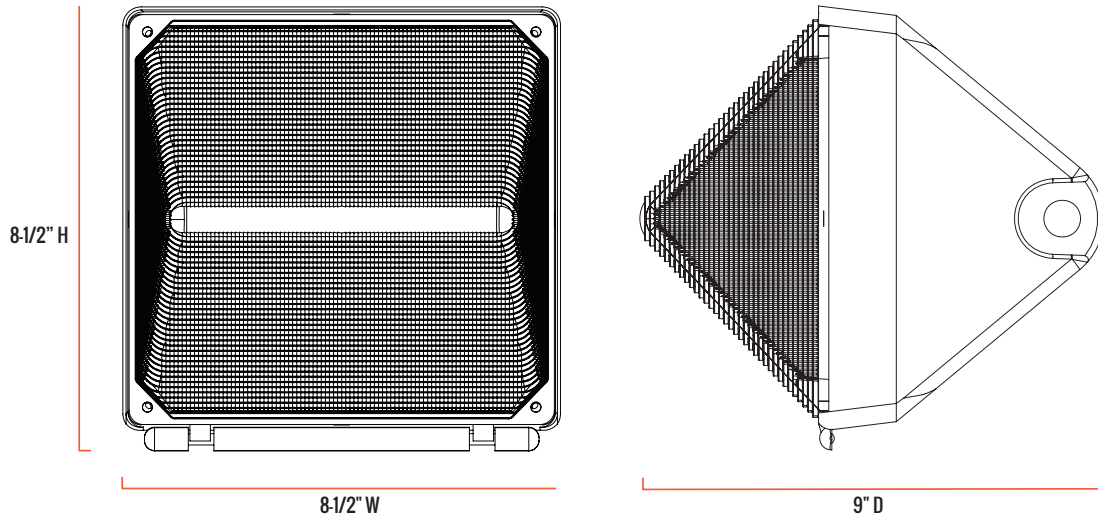

Features & Benefits

- Replaces 70-watt metal halide (MH)
- 34-watt LED Wall Pack with 2400 delivered lumens
- Super easy traditional installation
- Comes standard with a 6kV surge suppressor

Recommended Use

- Security
- Building Entrances
- Perimeter Lighting

Input Voltage

- 120V only

Certifications

*WARNING: Cancer and Reproductive Harm -
www.p65warnings.ca.gov

E-WFP SERIES

SERIES OVERVIEW

DIMENSIONS	PRODUCT WEIGHT	MOUNTING HEIGHT	SPACING
8-1/2" W x 8-1/2" H x 9" D	3.35 lbs.	8-20 Feet	4 to 5 times the mounting height

FIXTURE SPECIFICATIONS

HOUSING	Dark bronze, die-cast aluminum
LENS ASSEMBLY	UV stabilized polycarbonate lens
MOUNTING	Intended for wall mounting. 4 total 1/2-inch knockouts on the fixture to offer many options to run surface conduit into fixture. Knockouts are located on the top, back and either side of the housing.