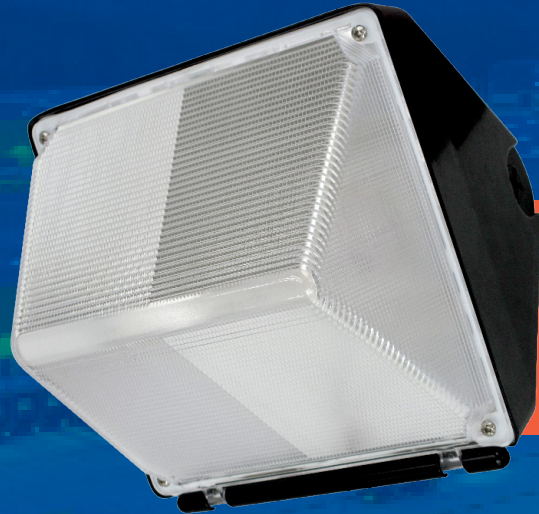

E-WFP SERIES

LED Wall Pack
Replaces 70W MH

Flexibility Meets Affordability

Get the most for your dollar with our affordable savr™ LED Wall Pack. It's cULus listed, delivers 2400 lumens, and is available in 4000K and 5000K. And, with an 80+ CRI, it'll bring out the true colors of everything underneath it. Designed with an easy installation in mind, it features 4 total 1/2-inch knockouts, for the ultimate flexibility in working with surface conduits.

Features & Benefits

- Replaces 70-watt metal halide (MH)
- 34-watt LED Wall Pack with 2400 delivered lumens
- Super easy traditional installation
- Comes standard with a 6kV surge suppressor

Recommended Use

- Security
- Building Entrances
- Perimeter Lighting

Input Voltage

- 120V only

Certifications

*WARNING: Cancer and Reproductive Harm -
www.p65warnings.ca.gov

E-WFP SERIES

SERIES OVERVIEW

DIMENSIONS	PRODUCT WEIGHT	MOUNTING HEIGHT	SPACING
8-1/2" W x 8-1/2" H x 9" D	3.35 lbs.	8-20 Feet	4 to 5 times the mounting height

FIXTURE SPECIFICATIONS

HOUSING	Dark bronze, die-cast aluminum
LENS ASSEMBLY	UV stabilized polycarbonate lens
MOUNTING	Intended for wall mounting. 4 total 1/2-inch knockouts on the fixture to offer many options to run surface conduit into fixture. Knockouts are located on the top, back and either side of the housing.