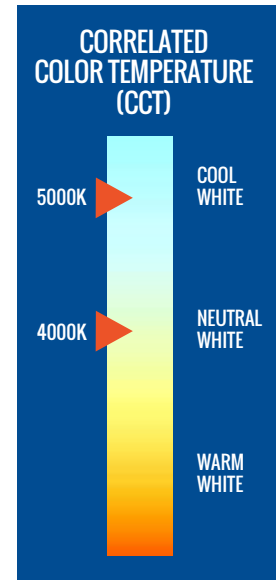

E-WFP SERIES

LED Wall Pack
Replaces 70W MH

Flexibility Meets Affordability

Get the most for your dollar with our affordable savr™ LED Wall Pack. It's cULus listed, delivers 2400 lumens, and is available in 4000K and 5000K. And, with an 80+ CRI, it'll bring out the true colors of everything underneath it. Designed with an easy installation in mind, it features 4 total 1/2-inch knockouts, for the ultimate flexibility in working with surface conduits.

OUTPUT SPECIFICATIONS

SKU	REPLACES	LIGHT OUTPUT	COLOR TEMP	POWER CONSUMPTION	COLOR ACCURACY
E-WFP02A-N50Z	70W MH	2400 Lumens	5000K	34W	≥ 80
E-WFP02A-N40Z	70W MH	2400 Lumens	4000K	34W	≥ 80

LOCATION OF KNOCKOUTS